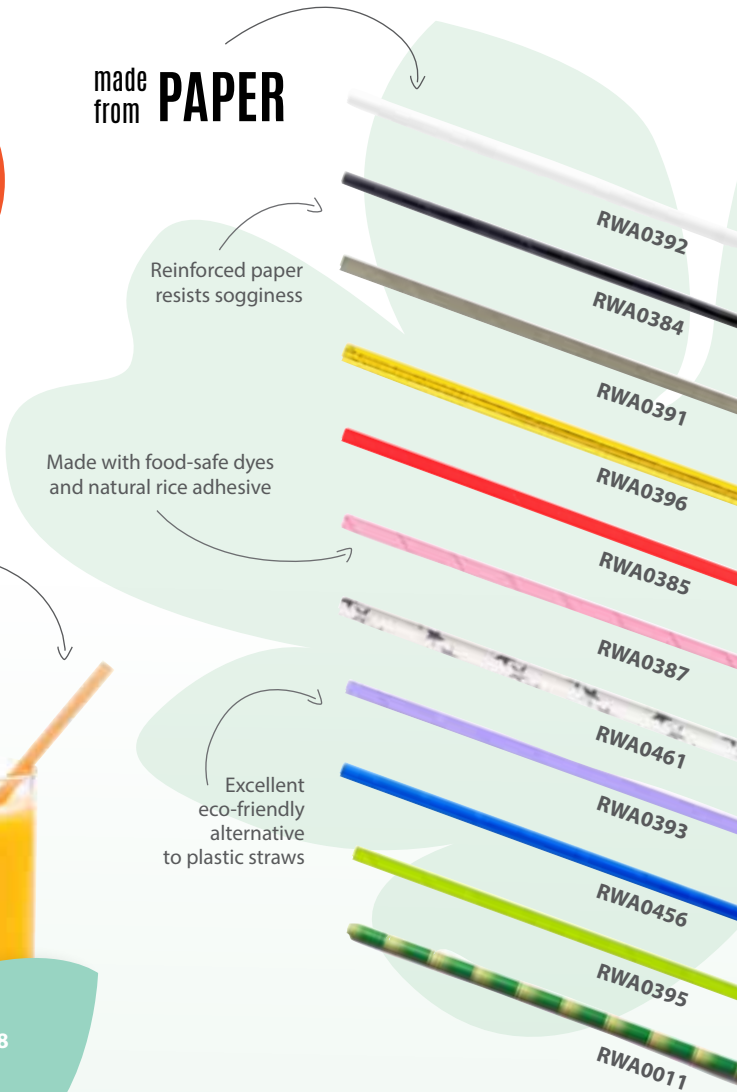

$20 OFF
YOUR NEXT ORDER OVER $100

COUPON CODE	EXPIRATION DATE
SW8F-23JD	03/31/2020

SIP SUSTAINABLY

FREE SHIPPING
on orders over $500*

made from **PAPER**

Reinforced paper resists sogginess

Made with food-safe dyes and natural rice adhesive

Excellent eco-friendly alternative to plastic straws

made from **PLA**