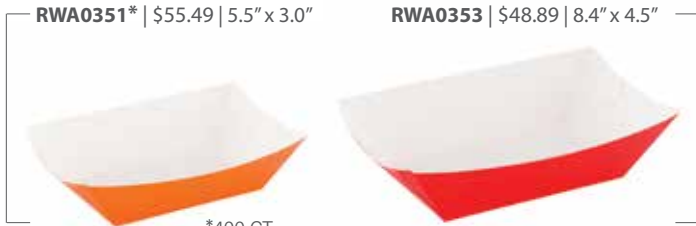

BRING COLOR TO YOUR TAKE OUT

Unforgettable food presentation meets eco-friendly food packaging. Mix and match colors and styles to curate packaging solutions tailored to your style.

99+
COLOR & STYLE
COMBINATIONS

NEW! BIOTEK COLLECTION | 200 CT

*400 CT