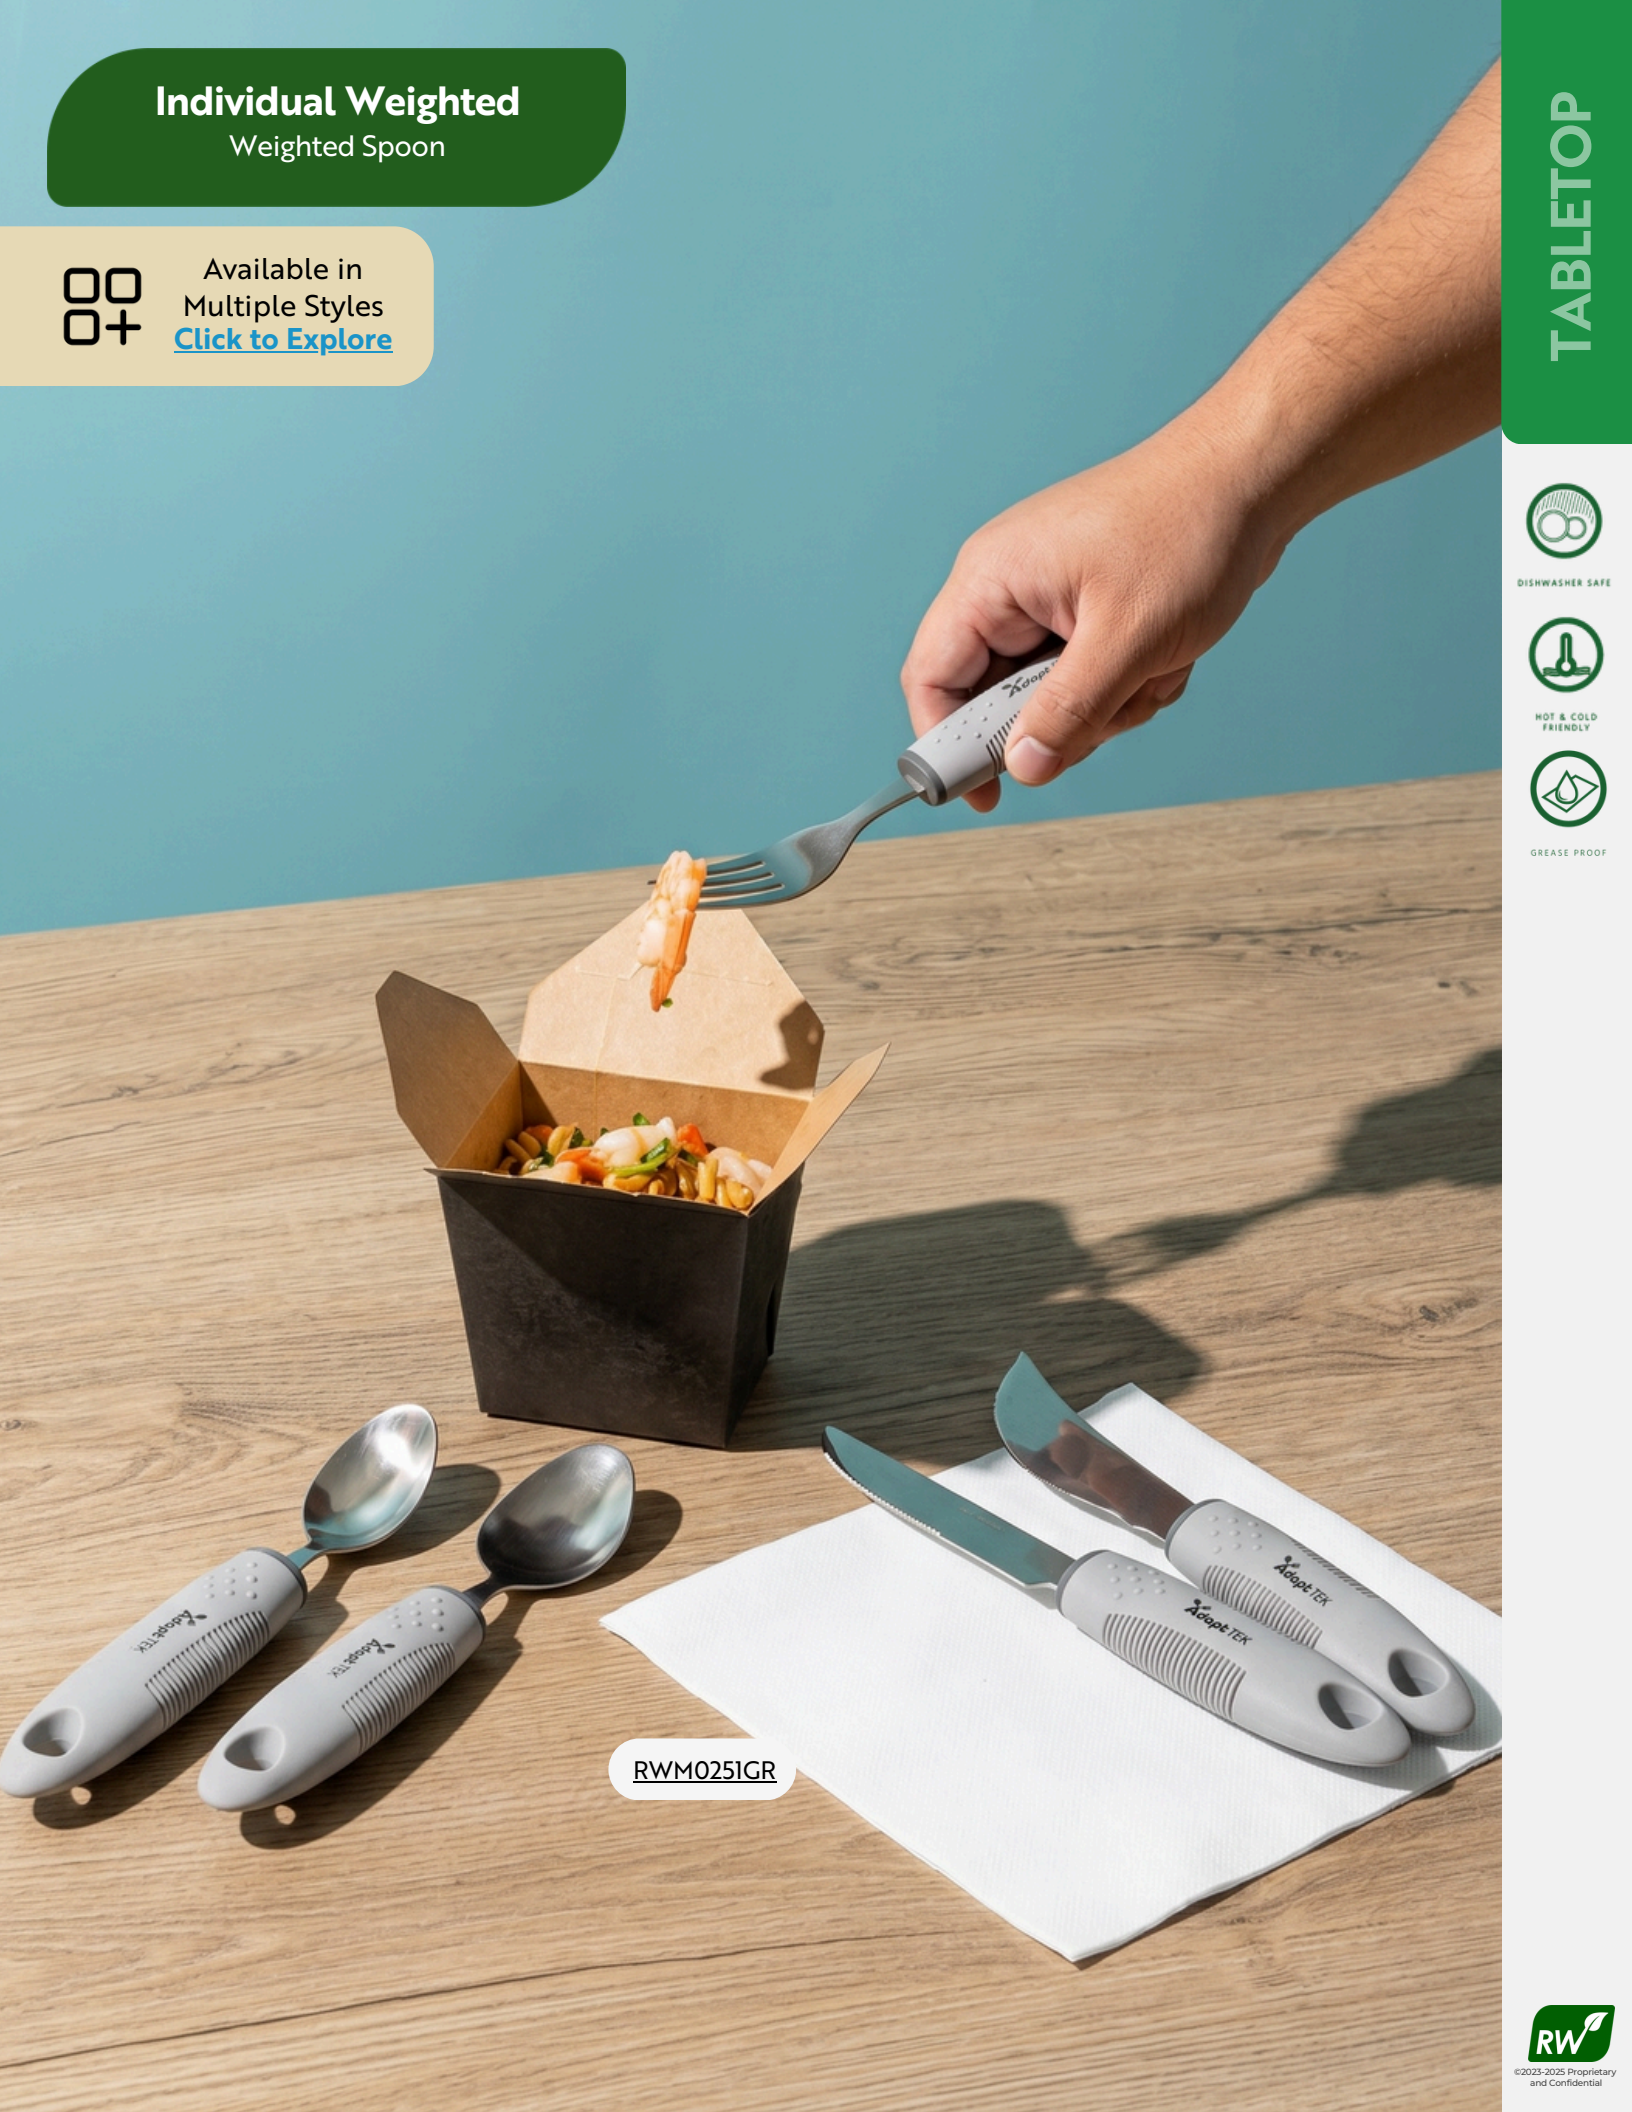

TABLETOP

RWM0248GR

Individual Weighted Weighted Spoon

Available in
Multiple Styles
[Click to Explore](#)

RWM0251GR

TABLETOP

DISHWASHER SAFE

HOT & COLD
FRIENDLY