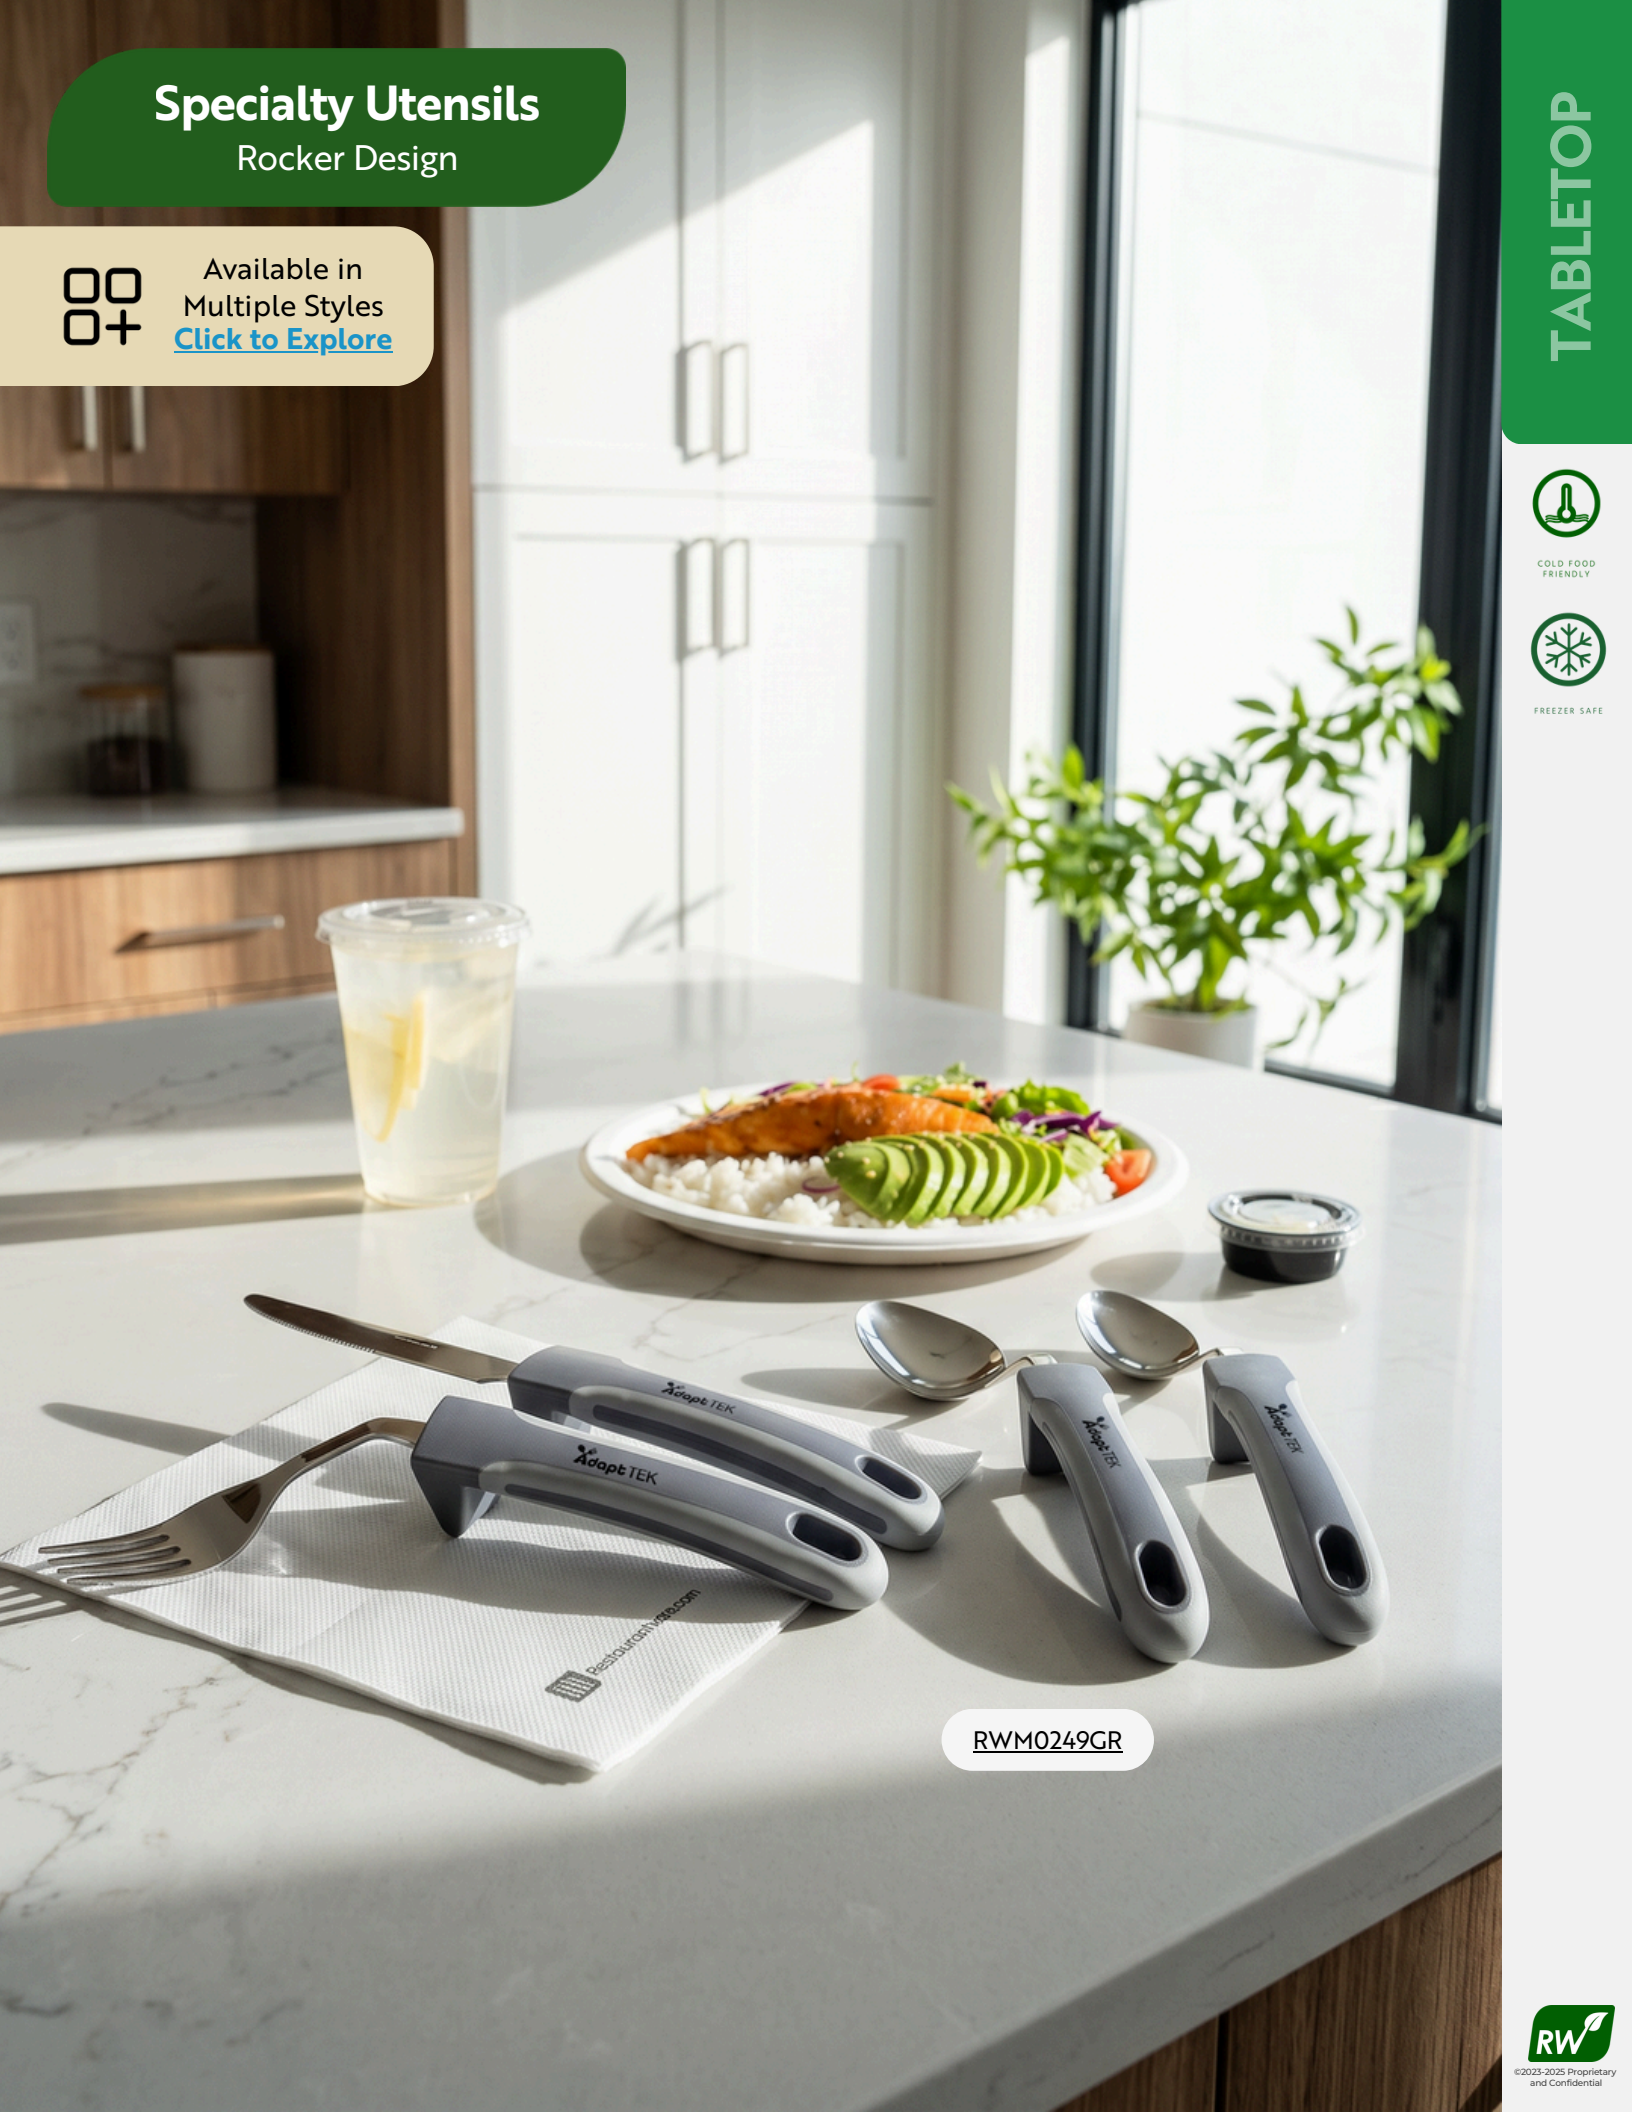

Available in
Multiple Styles
[Click to Explore](#)

TABLETOP

COLD FOOD FRIENDLY

FREEZER SAFE

RWM0249GR

©2023-2025 Proprietary and Confidential

Offset Utensils

Right-Handed