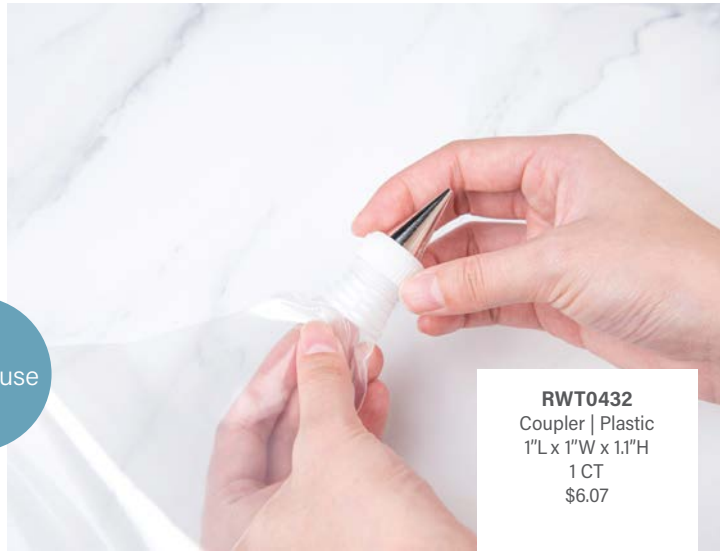

RWT0430
#402 | Stainless Steel
1"L x 1"W x 1.3"H
1 CT
\$6.07

RWT0431
#2010 | Stainless Steel
1"L x 1"W x 1"H
1 CT
\$6.07

Russian Piping Tips PASTRYTek

Easy to use

RWT0432
Coupler | Plastic
1"L x 1"W x 1.1"H
1 CT
\$6.07