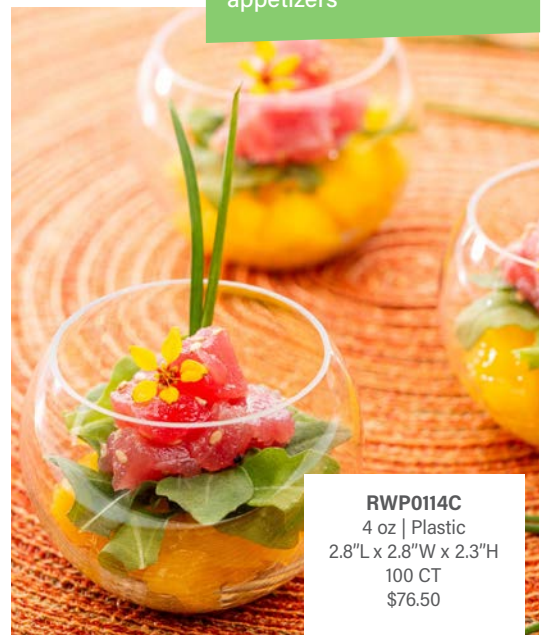

RWP0445W
4 oz | Plastic
3"L x 3"W x 2.8"H
100 CT
\$60.73

Sphere shape provides a sophisticated look to appetizers

RWP0114C
4 oz | Plastic
2.8"L x 2.8"W x 2.3"H
100 CT
\$76.50

Mini Tasting Dishes

RWP0447C
5 oz | Plastic
2.8"L x 2.8"W x 2.8"H
100 CT
\$60.73