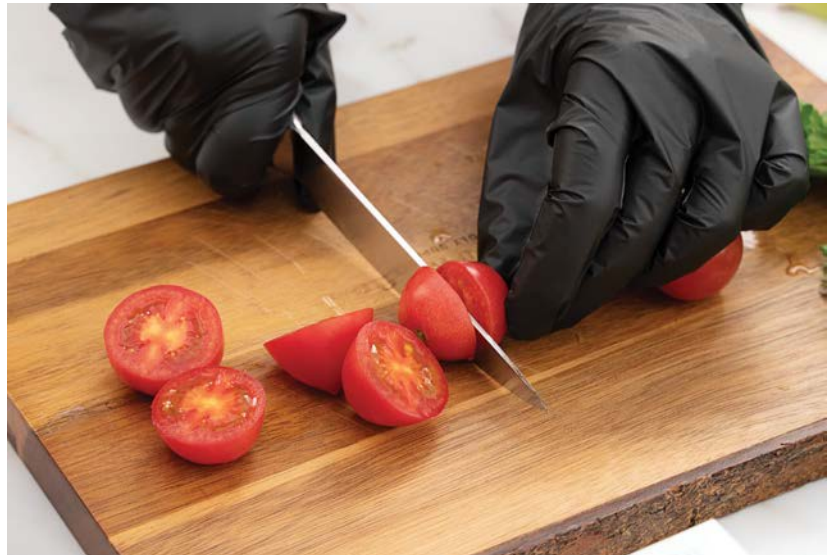

RWT0593R
8 qt | Plastic
9.8"L x 9.8"W x 7.5"H
1 CT
\$14.01

Foodservice Gloves

LOCK SERVE
SECURE

Powder-Free

HYBRID POLY GLOVES

RWP0742B
Small | TPE
10"L x 8.1"W
1000 CT
\$39.02

RWP0743B
Medium | TPE
10.3"L x 8.4"W
1000 CT
\$42.36