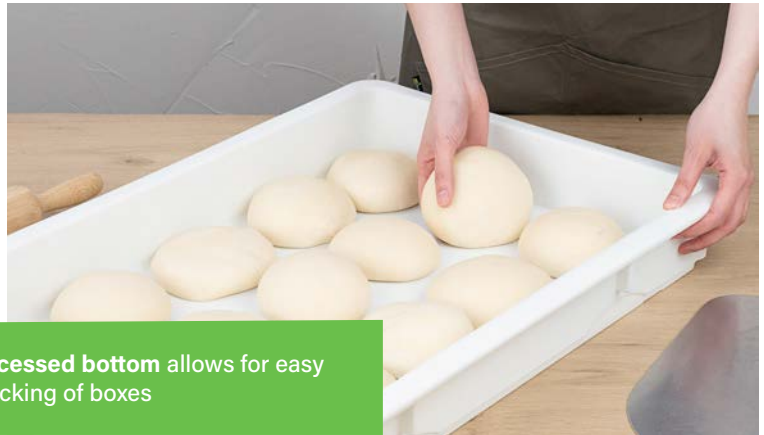

Pizza Dough Proofing Boxes