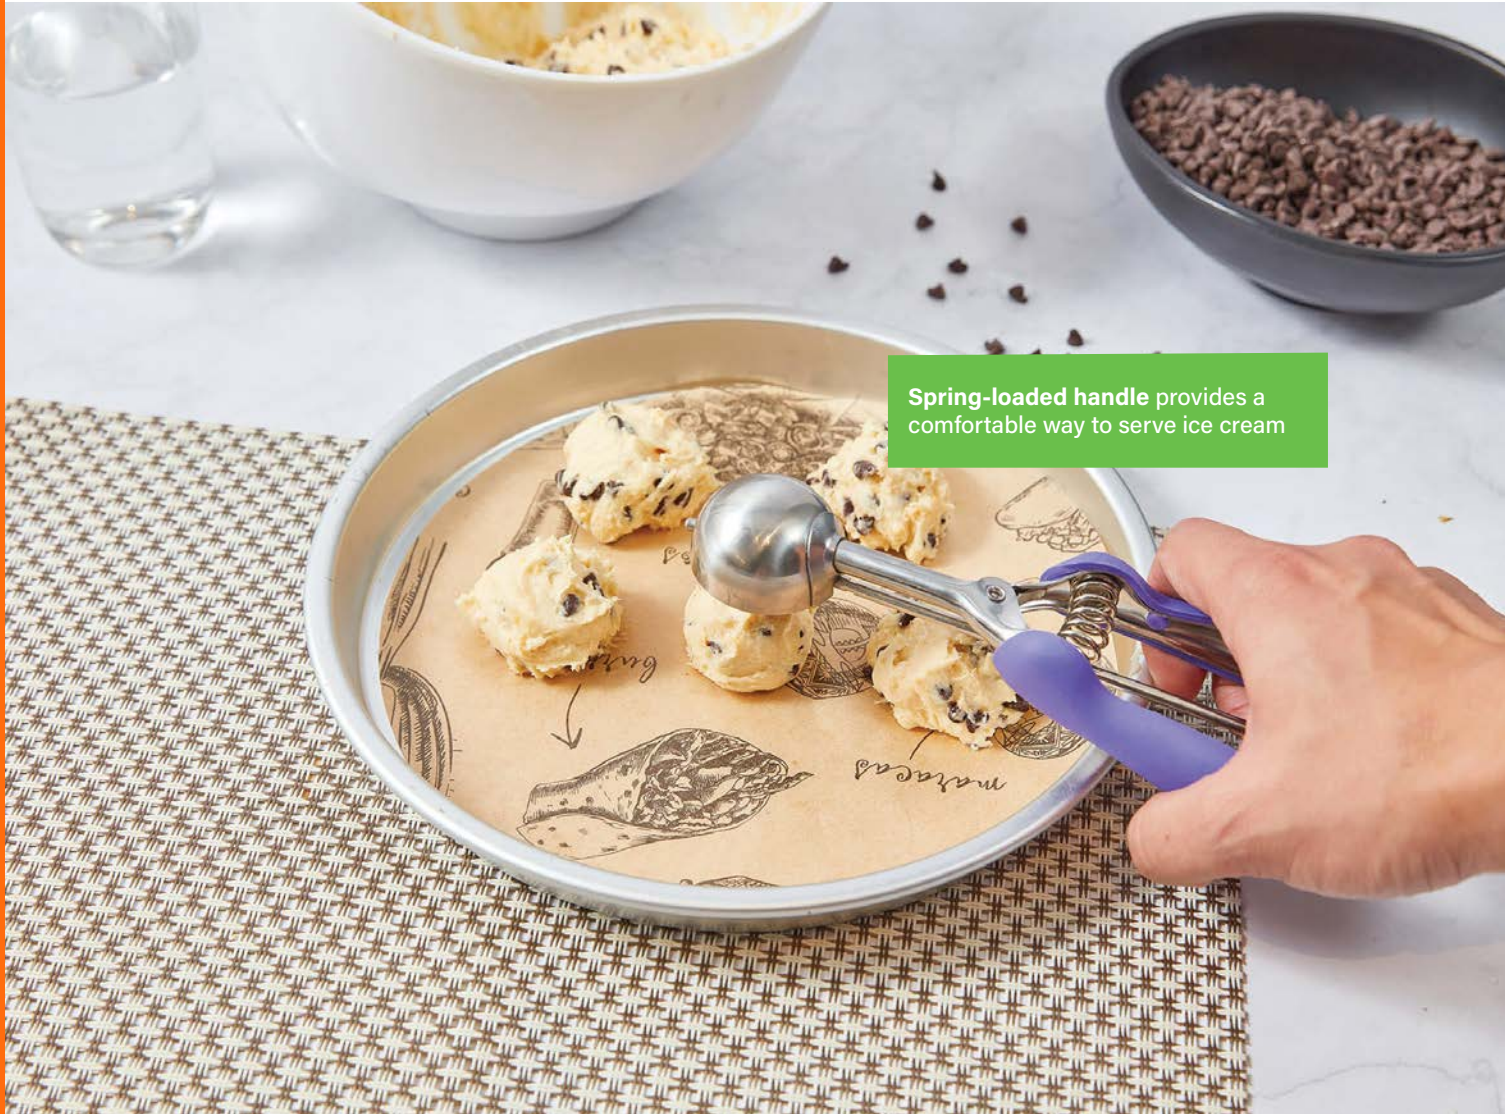

RWT0997
#10 | 3.75 oz
8.9"L x 2.5"W x 1.4"H
1 CT
\$15.71

RWT0998
#6 | 4.66 oz
8.5"L x 2.1"W x 1.5"H
1 CT
\$16.84

Ice Cream Scoops

Comfy Grip

Spring-loaded handle provides a comfortable way to serve ice cream