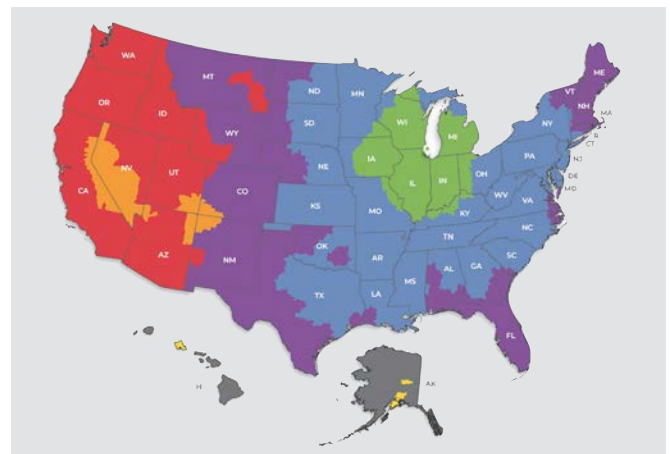

MADE WITH THE EARTH IN MIND

Our Mission

Restaurantware is committed to developing innovative products that promote and encourage environmental sustainability.

Sustainable Solutions

Our journey to inspire widespread change throughout the foodservice industry begins with our customers. We provide an expanding collection of recyclable, compostable, and biodegradable products for businesses that are looking for ways to reduce their carbon footprints.

Customize Your Products

Better branding means better business. Work with our in-house design team to create products with your business's logo, colors, and other custom elements. Email custom@restaurantware.com to get started. (MOQs and other restrictions apply).

Historically 98.4% In Stock

It's important for us to provide reliable solutions for your business. With an average of 98.4% of products in stock over the last 5 years, we're able to achieve that goal.

FAST SHIPPING TO STREAMLINE ORDERING

Same Day Shipping

Orders placed before 3PM CST are processed and shipped the same day.

Free Shipping

Enjoy free shipping on orders of $500+. Applies to orders shipped via FedEx Ground only. Cannot be combined with any other promotion.

International Shipping

We're pleased to offer international shipping options. Contact us at 1-800-851-9273 for rates and additional information.

FedEx

Estimated delivery expectation (days)