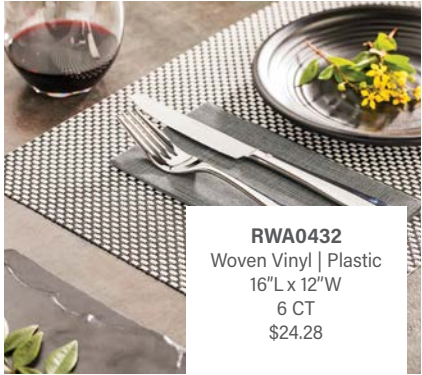

RWA0838W
Non-Slip | Plastic
16"L x 12"W
6 CT
\$28.03

Woven Vinyl Placemats

Durable and elegant

RWA0431
Woven Vinyl | Plastic
16"L x 12"W
6 CT
\$24.28

RWA0432
Woven Vinyl | Plastic
16"L x 12"W
6 CT
\$24.28