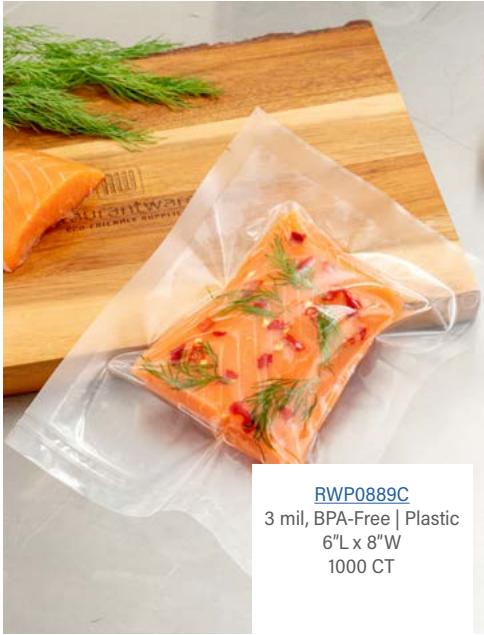

RWP0874B
Tin Tie | Plastic
9.84"L x 4.3"W x 10.8"H
100 CT

RWP0874K
Tin Tie | Plastic
9.84"L x 4.3"W x 10.8"H
100 CT

RWP0874W
Tin Tie | Plastic
9.84"L x 4.3"W x 10.8"H
100 CT

Vacuum Sealer Bags

RWP0889C
3 mil, BPA-Free | Plastic
6"L x 8"W
1000 CT