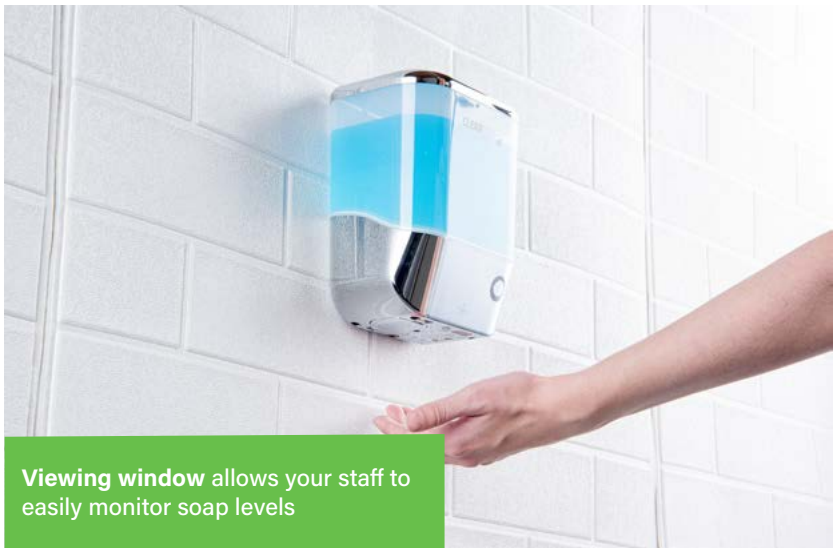

Soap Dispensers

CLEANTEK
by RW

Dispenses a controlled amount of soap