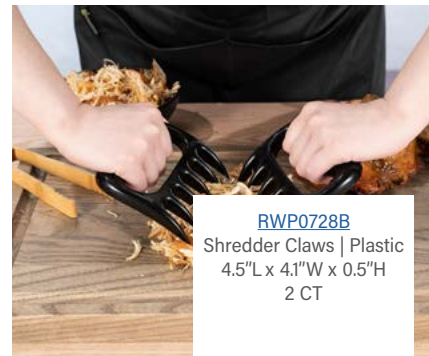

Grill & Meat Tools

METLUX

Elevate your BBQ game

RWP0728B
Shredder Claws | Plastic
4.5"L x 4.1"W x 0.5"H
2 CT