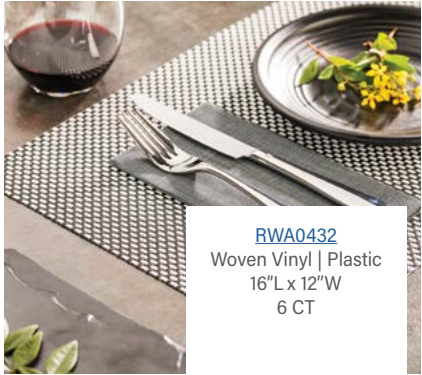

RWA0838B
Non-Slip | Plastic
16"L x 12"W
6 CT

RWA0838GR
Non-Slip | Plastic
16"L x 12"W
6 CT

RWA0838LB
Non-Slip | Plastic
16"L x 12"W
6 CT

RWA0838W
Non-Slip | Plastic
16"L x 12"W
6 CT

Woven Vinyl Placemats

Durable and elegant