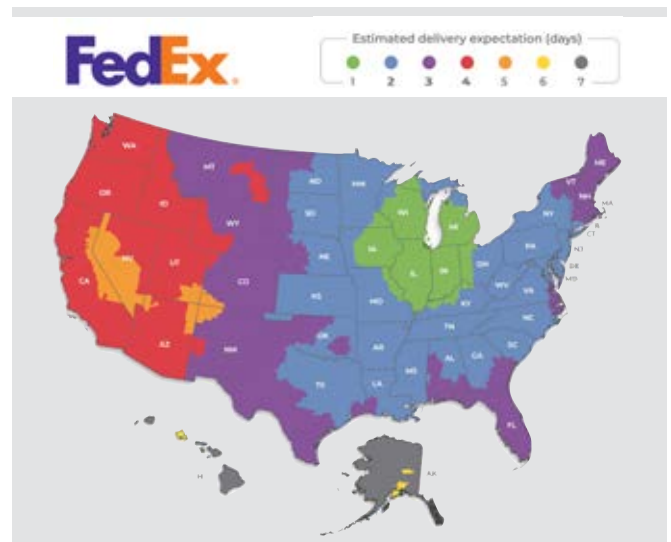

International Shipping

We're pleased to offer international shipping options. Contact us at 1-800-851-9273 for rates and additional information.