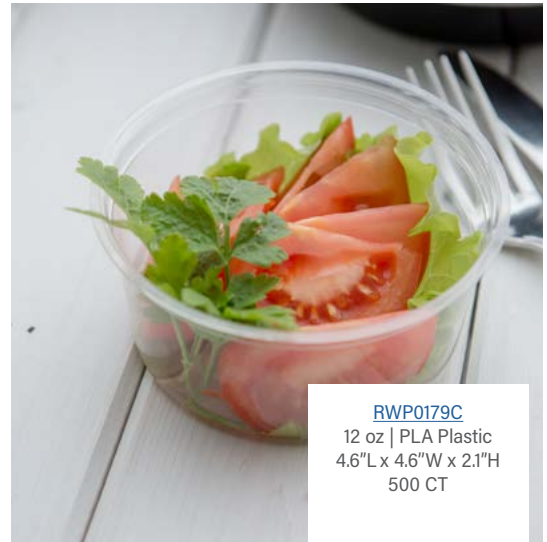

RWA1074B
Window | Paper
14.3"L x 10"W x 3.2"H
100 CT

RWA1075B
Window | Paper
22.2"L x 10"W x 3.2"H
100 CT

RWA1076B
Window | Paper
17.9"L x 12.3"W x 3.2"H
100 CT

Compostable Packaging

Make your operation more sustainable with our Basic Nature products. Our selection of Basic Nature products helps you reach your sustainability goals while allowing you to attract clients looking for environmentally responsible catering services.