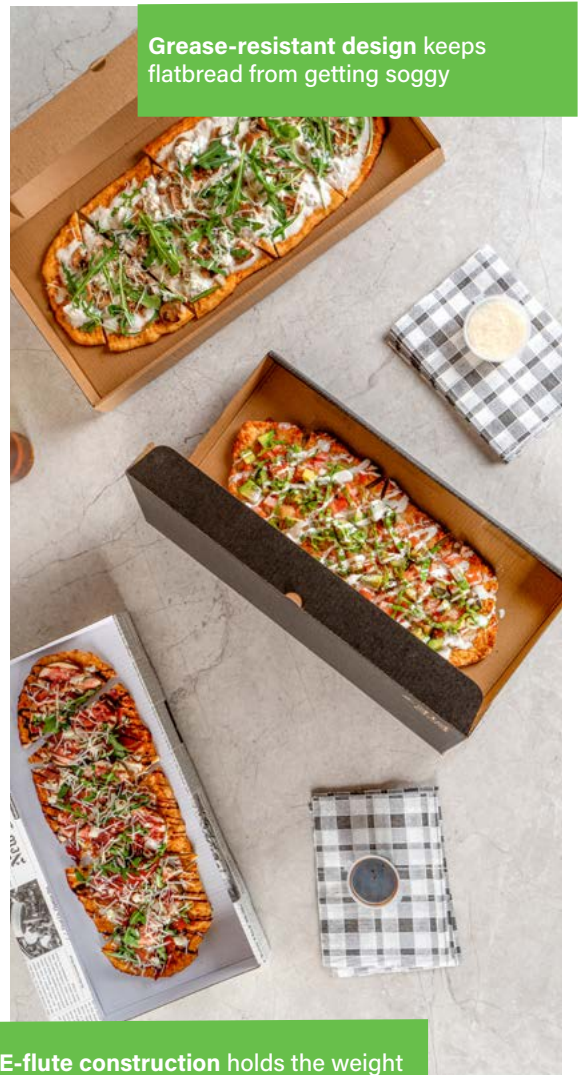

Grease-resistant design keeps flatbread from getting soggy

E-flute construction holds the weight of heavy crusts

Packaging Bands

RWA1020B
Adhering | Paper
12"L x 1.5"W
100 CT

RWA1020EG
Adhering | Paper
12"L x 1.5"W
100 CT