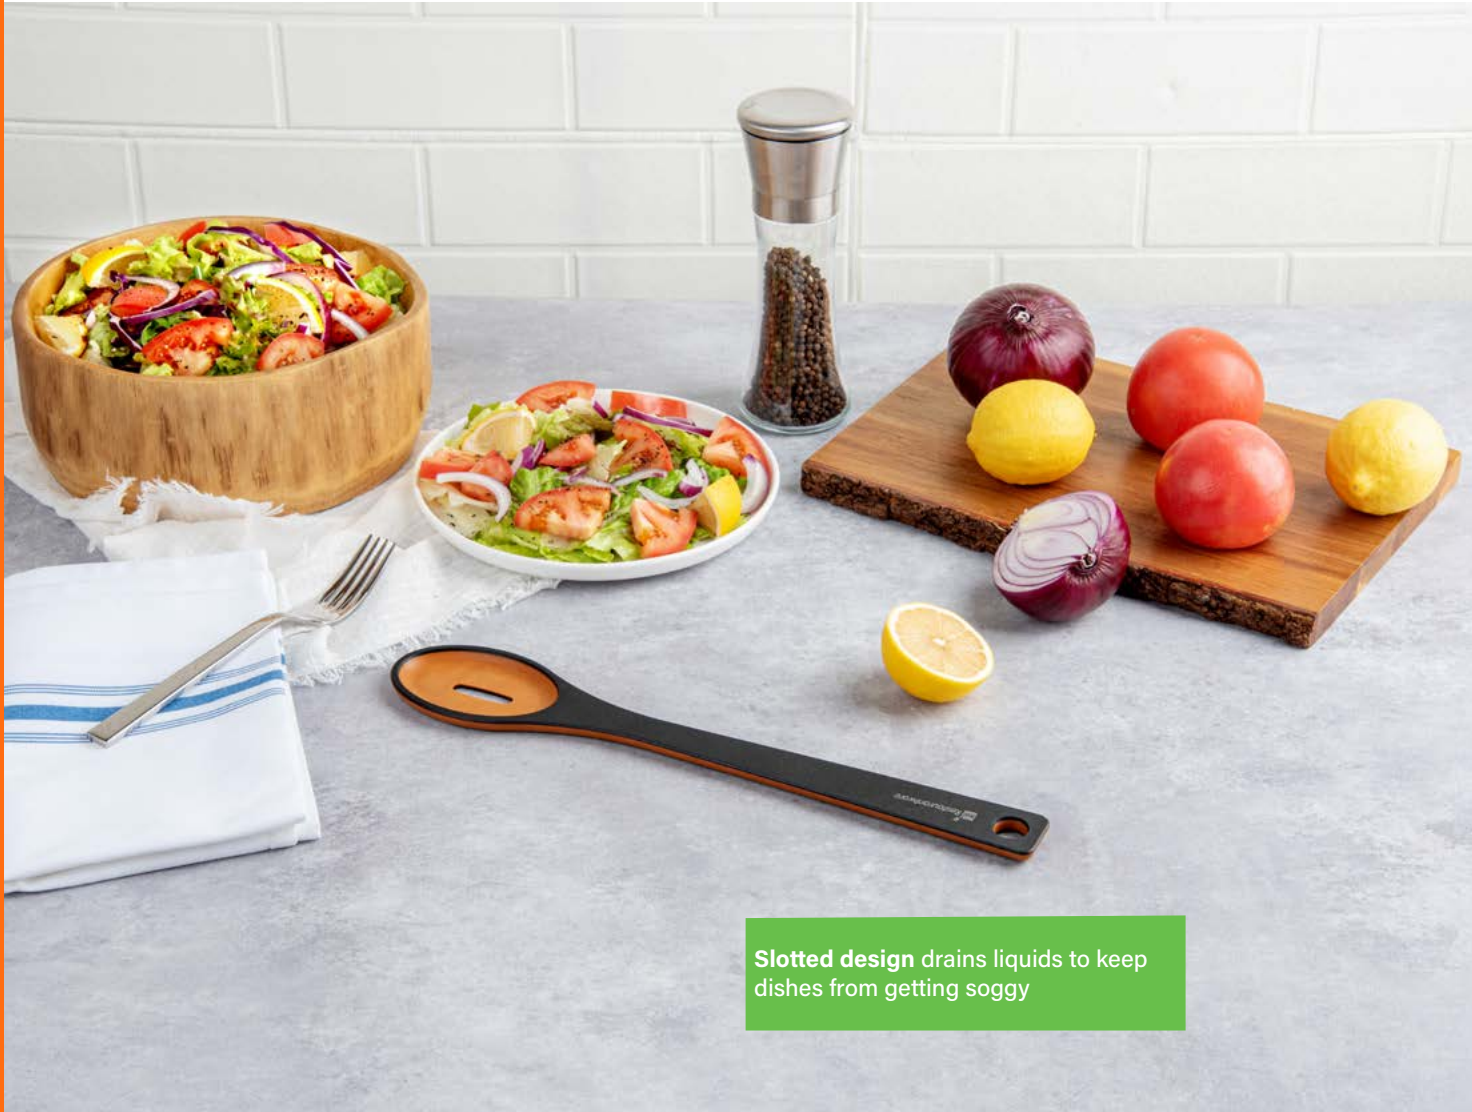

[RWT0522](#)
Large | Stainless Steel
14.8"L x 1.3"W x 0.8"H
1 CT

Wood Kitchen Spoon

Slotted design drains liquids to keep dishes from getting soggy

RWB0562B
Solid | Wood
13"L x 2.1"W x 0.4"H
1 CT

RWB0561B
Slotted | Wood
13.4"L x 2.4"W x 0.4"H
1 CT