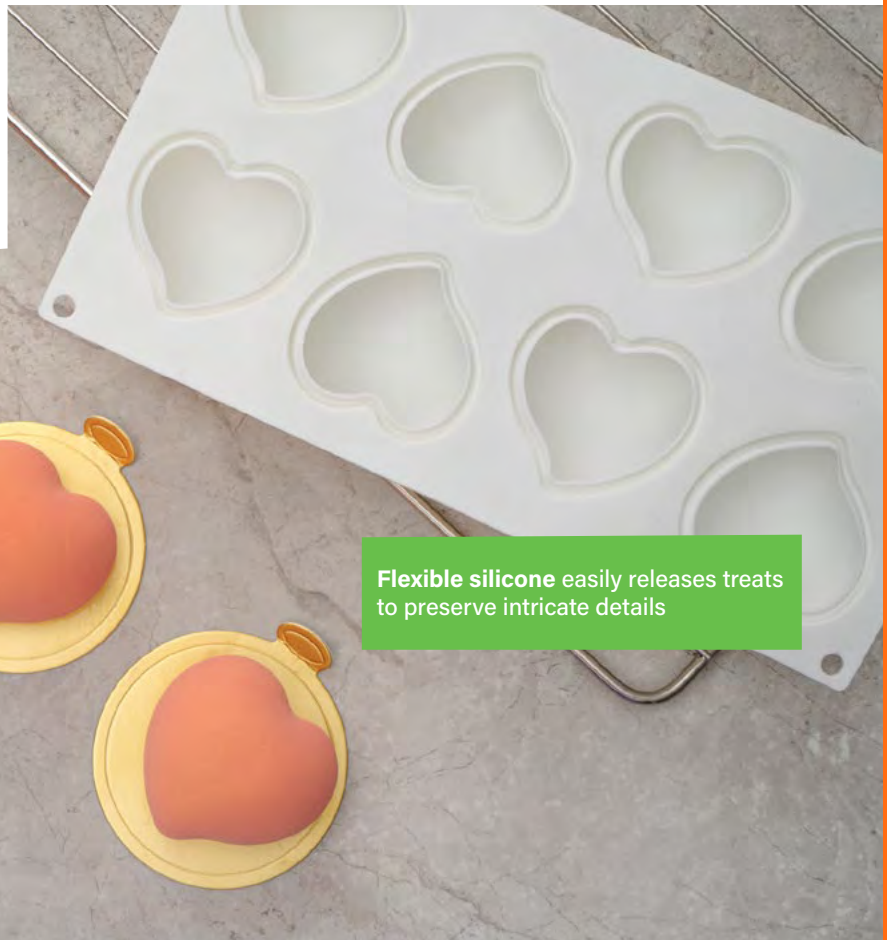

Baking Molds

PASTRYTek

Oven-safe up to 450°F

Flexible silicone easily releases treats to preserve intricate details