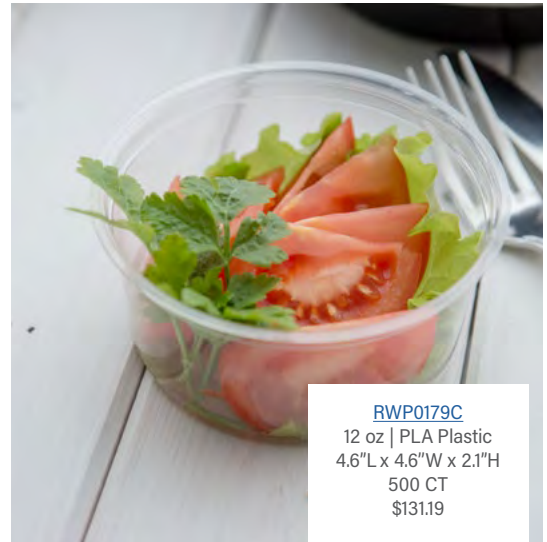

Compostable Packaging

Make your operation more sustainable with our Basic Nature products. Our selection of Basic Nature products helps you reach your sustainability goals while allowing you to attract clients looking for environmentally responsible catering services.

RWP0179C
12 oz | PLA Plastic
4.6"L x 4.6"W x 2.1"H
500 CT
$131.19