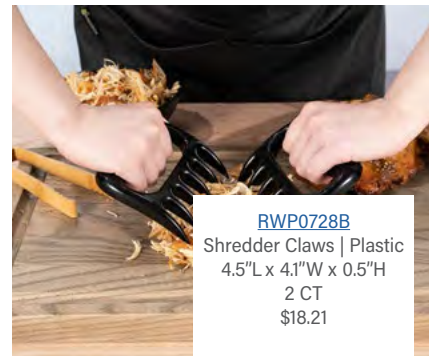

Grill & Meat Tools

METLUX

Elevate your BBQ game

RWP0728B
Shredder Claws | Plastic
4.5"L x 4.1"W x 0.5"H
2 CT
$18.21