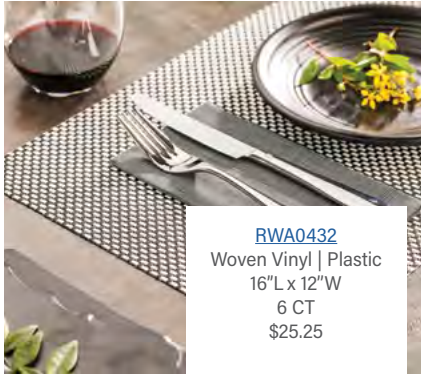

RWA0838W
Non-Slip | Plastic
16"L x 12"W
6 CT
\$29.15

Woven Vinyl Placemats

Durable and elegant

RWA0431
Woven Vinyl | Plastic
16"L x 12"W
6 CT
\$25.25

RWA0432
Woven Vinyl | Plastic
16"L x 12"W
6 CT
\$25.25