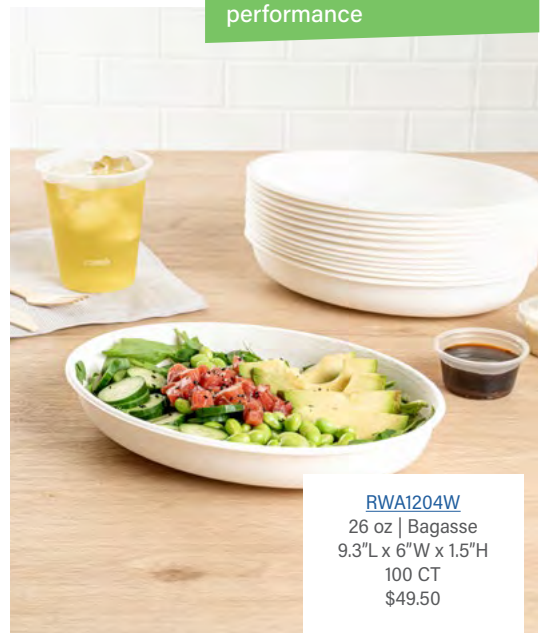

No PFAS Added to ensure you meet strict regulations without sacrificing performance

RWA1204W
26 oz | Bagasse
9.3"L x 6"W x 1.5"H
100 CT
$49.50