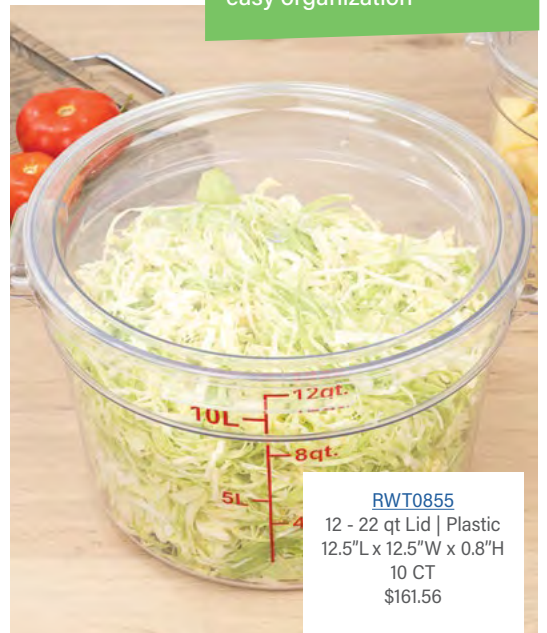

Date indicators help staff identify best-by dates for easy organization

RWT0855
12 - 22 qt Lid | Plastic
12.5"L x 12.5"W x 0.8"H
10 CT
$161.56