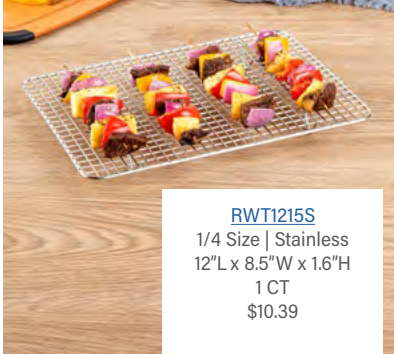

RWT1136
1" Wide | Wood
11.8"L x 1.2"W x 1.2"H
1 CT
\$9.70

RWT1138
2" Wide | Wood
8.6"L x 2"W x 2"H
1 CT
\$9.30

RWT1139
3" Wide | Wood
9.5"L x 3"W x 3"H
1 CT
\$10.23

Bakeware

METLUX

RWT1215S
1/4 Size | Stainless
12"L x 8.5"W x 1.6"H
1 CT
\$10.39