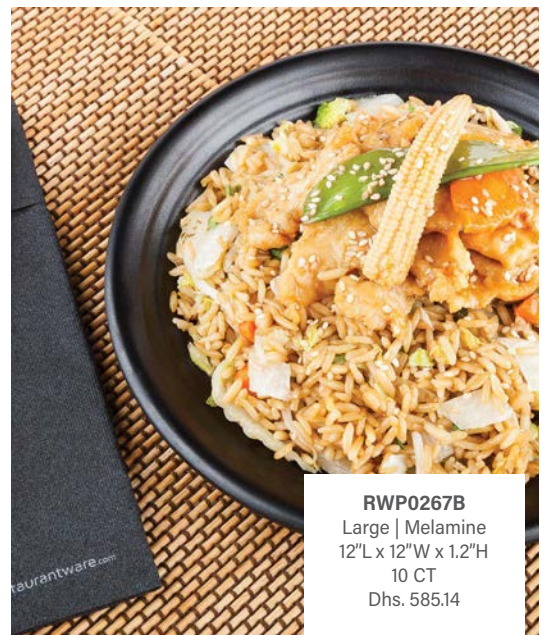

RWP0267B
Large | Melamine
12"L x 12"W x 1.2"H
10 CT
Dhs. 585.14