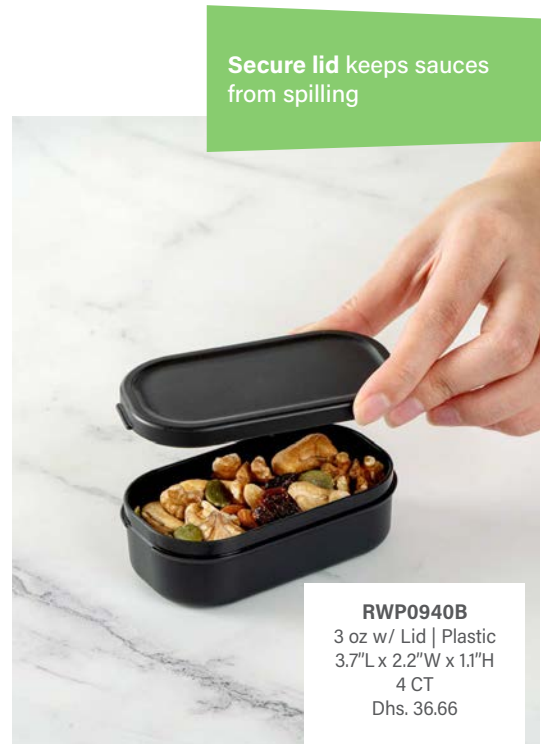

RWP0940B
3 oz w/ Lid | Plastic
3.7"L x 2.2"W x 1.1"H
4 CT
Dhs. 36.66