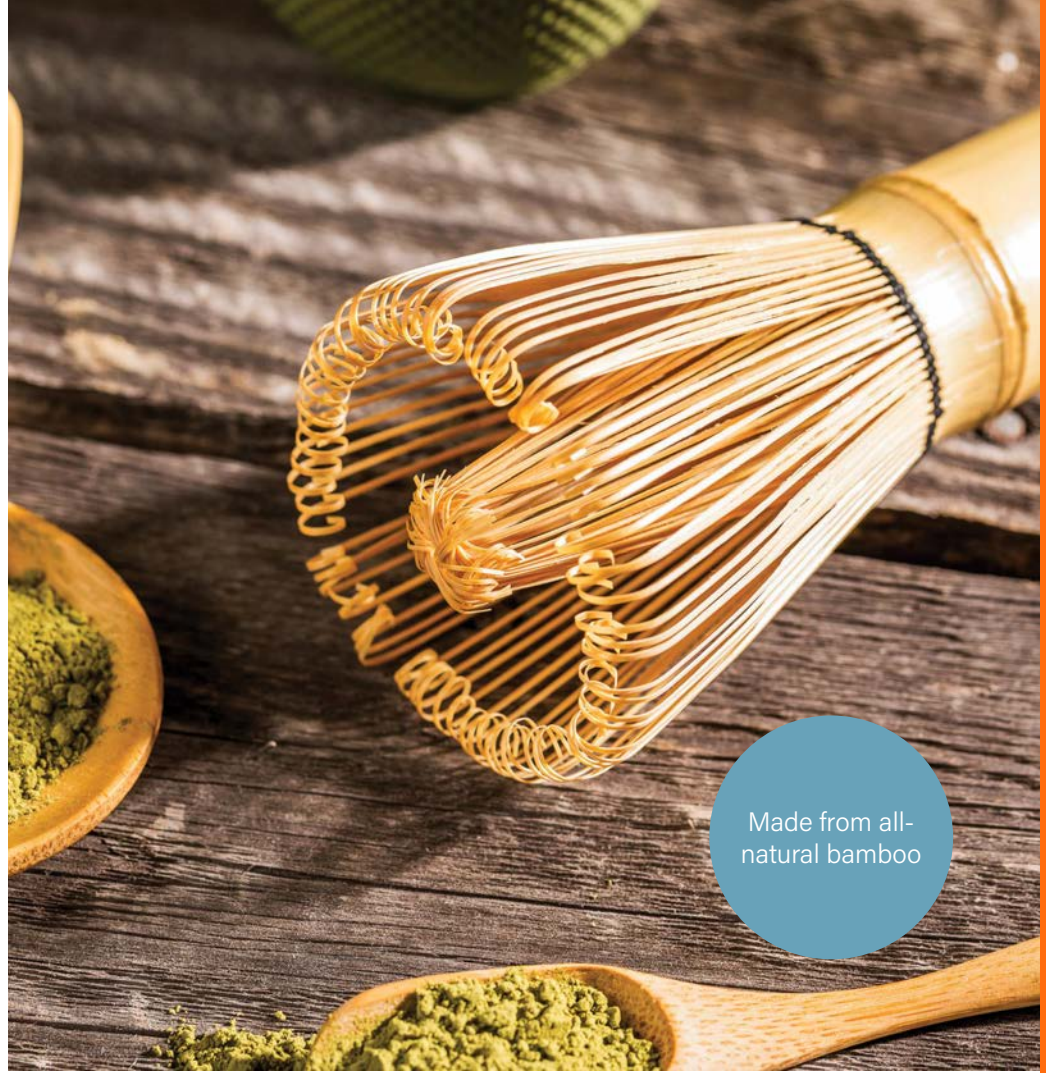

Kitchen Tools

Supply your kitchen with sustainable products from our selection of bamboo kitchen tools. Our tea set allows you to craft the perfect cup of matcha every time, while our sushi mat helps you expertly roll sushi.

Made from all-natural bamboo

MATCHA SUPPLIES