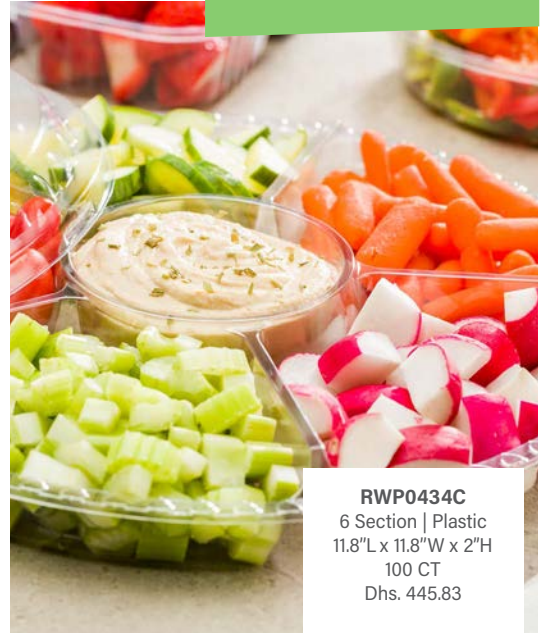

Clear finish provides a full view of grab-and-go items

**RWP0434C**  
6 Section | Plastic  
11.8"L x 11.8"W x 2"H  
100 CT  
Dhs. 445.83