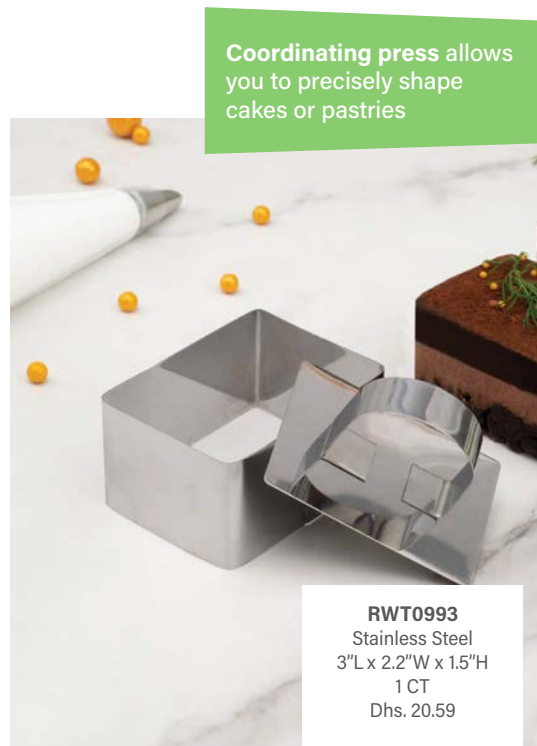

**RWT0536**  
Triangle | Stainless Steel  
3.2"L x 1.3"W x 1.5"H  
1 CT  
Dhs. 22.28

**RWT0537**  
Square | Stainless Steel  
3.3"L x 3.3"W x 1.5"H  
1 CT  
Dhs. 22.28

Coordinating press allows you to precisely shape cakes or pastries