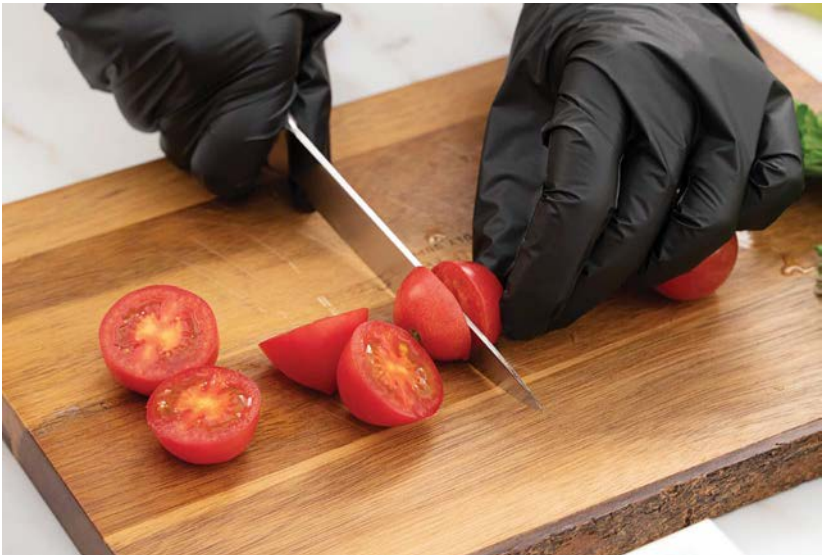

## HYBRID POLY GLOVES

**RWP0742B**  
Small | TPE  
10"L x 8.1"W  
1000 CT  
Dhs. 143.20

**RWP0743B**  
Medium | TPE  
10.3"L x 8.4"W  
1000 CT  
Dhs. 155.46

**RWP0744B**  
Large | TPE  
10"L x 9.1"W  
1000 CT  
Dhs. 167.43