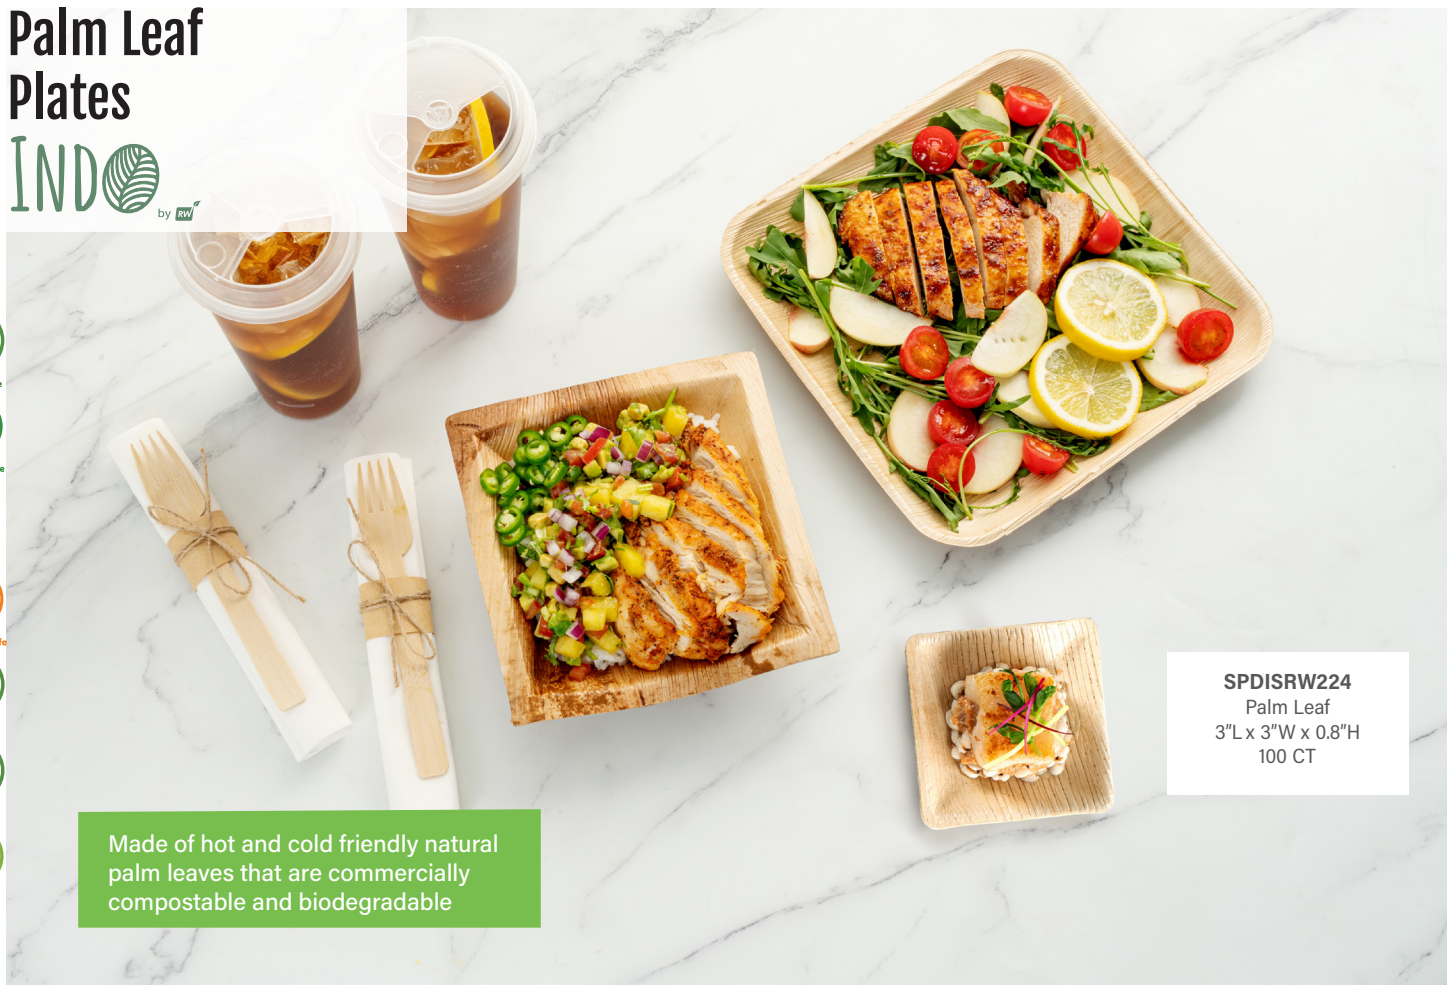

Palm Leaf Plates

INDO by RW

- Compostable
- Biodegradable
- Hot and Cold Friendly
- Microwave Safe
- Oven Safe
- Freezer Safe
- Greaseproof

Made of hot and cold friendly natural palm leaves that are commercially compostable and biodegradable

SPDISRW224
Palm Leaf
3"L x 3"W x 0.8"H
100 CT

Oven-safe for up to 15 minutes at 350°F, positioned 6 inches from the heat source.