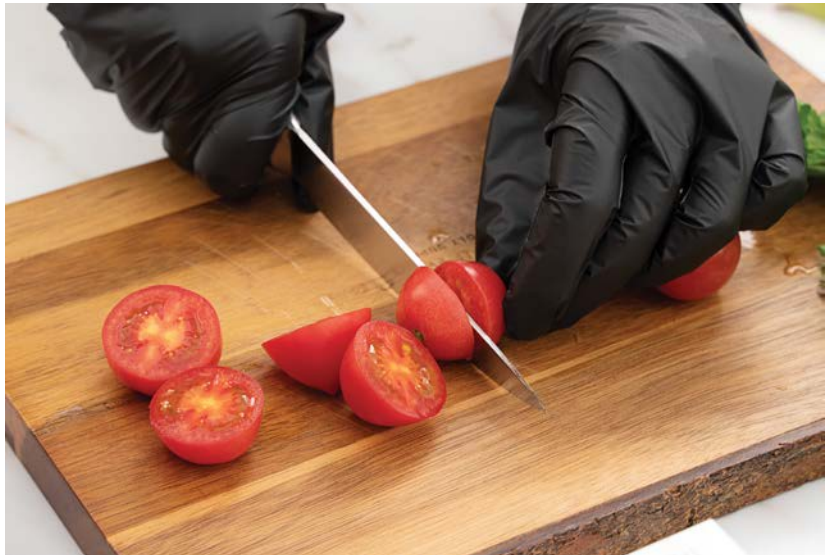

RWT0592R
6 qt | Plastic
8.5"L x 8.5"W x 7.3"H
1 CT

RWT0593R
8 qt | Plastic
9.8"L x 9.8"W x 7.5"H
1 CT

Foodservice Gloves

Powder-free

HYBRID POLY GLOVES

RWP0742B
Small | TPE
10"L x 8.1"W
1000 CT

RWP0743B
Medium | TPE
10.3"L x 8.4"W
1000 CT