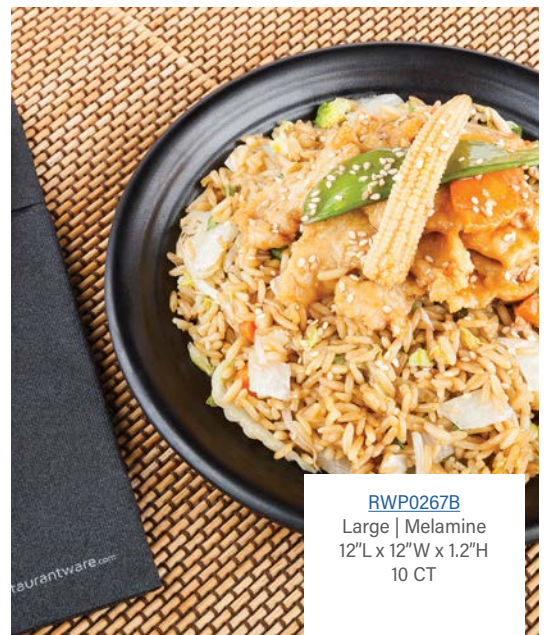

RWP0267B
Large | Melamine
12"L x 12"W x 1.2"H
10 CT