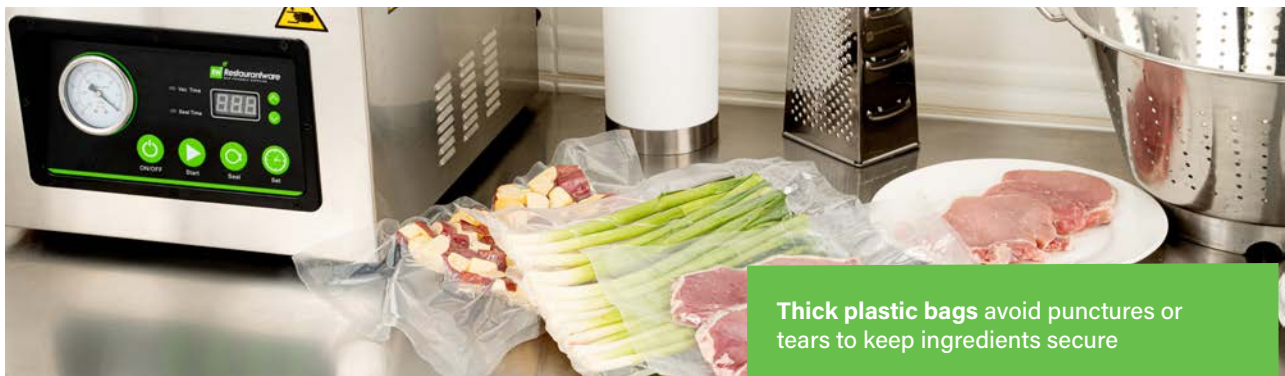

Vacuum Sealer Bags