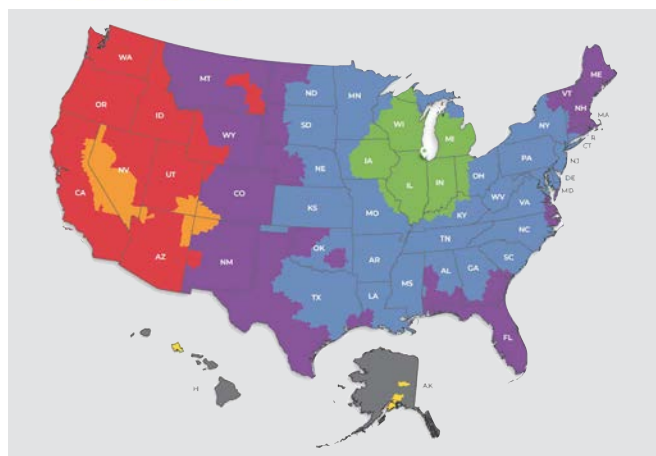

International Shipping

We're pleased to offer international shipping options. Contact us at 1-800-851-9273 for rates and additional information.