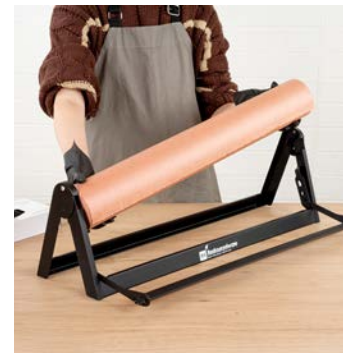

Basket Liners & Food Wraps FOILLUX

Insulated design traps heat to keep meals warm and flavorful