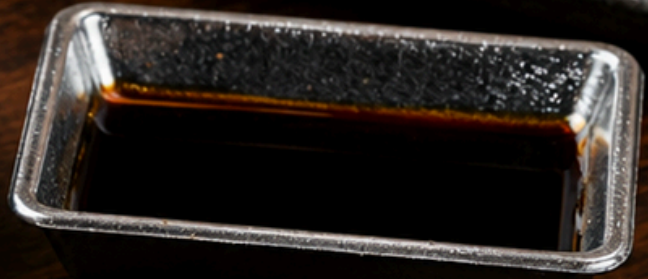

Sauce Dishes

Minimalist Flat

Available in Multiple
Sizes, Colors & Styles
[Click to Explore](#)

RWP1545B

RWP1545W

DISPOSABLES

HOT & COLD
FRIENDLY

GREASE PROOF