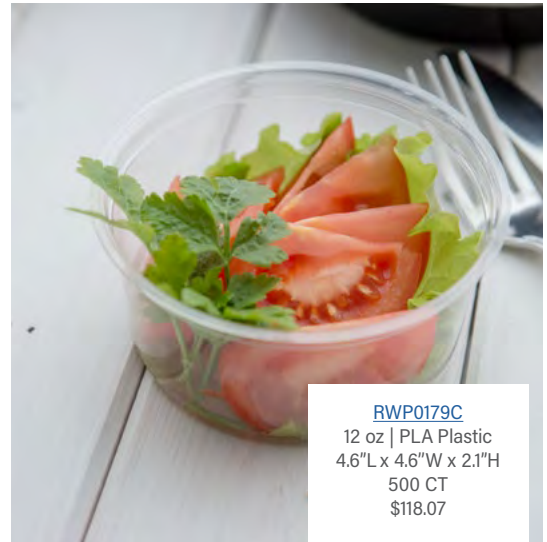

RWA1075B
Window | Paper
22.2"L x 10"W x 3.2"H
100 CT
\$317.01

RWA1076B
Window | Paper
17.9"L x 12.3"W x 3.2"H
100 CT
\$269.09

Compostable Packaging

Make your operation more sustainable with our Basic Nature products. Our selection of Basic Nature products helps you reach your sustainability goals while allowing you to attract clients looking for environmentally responsible catering services.