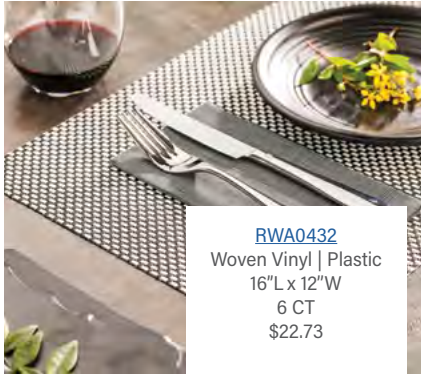

RWA0838W
Non-Slip | Plastic
16"L x 12"W
6 CT
\$26.24

Woven Vinyl Placemats

Durable and elegant

RWA0431
Woven Vinyl | Plastic
16"L x 12"W
6 CT
\$22.73

RWA0432
Woven Vinyl | Plastic
16"L x 12"W
6 CT
\$22.73