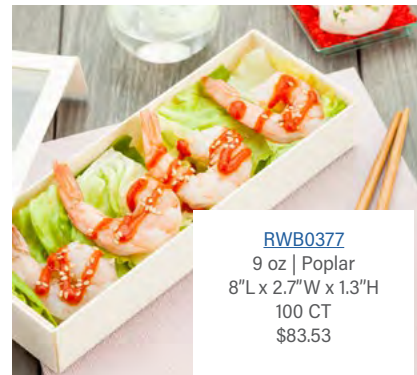

Wood Take Out Containers

TAIPEI

Commercially compostable and biodegradable

RWB0377
9 oz | Poplar
8"L x 2.7"W x 1.3"H
100 CT
$83.53