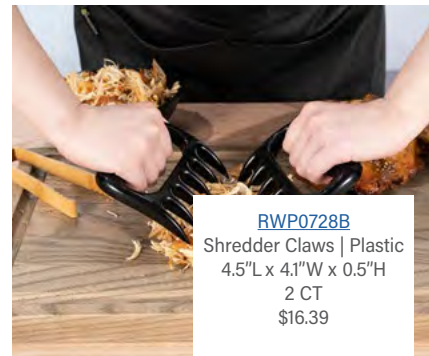

Grill & Meat Tools

Elevate your BBQ game

RWP0728B
Shredder Claws | Plastic
4.5"L x 4.1"W x 0.5"H
2 CT
$16.39