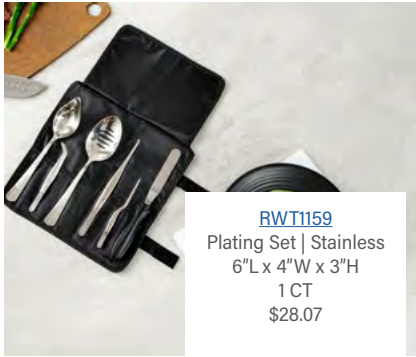

Spatulas & Spoons

RWT1159
Plating Set | Stainless
6"L x 4"W x 3"H
1 CT
$28.07