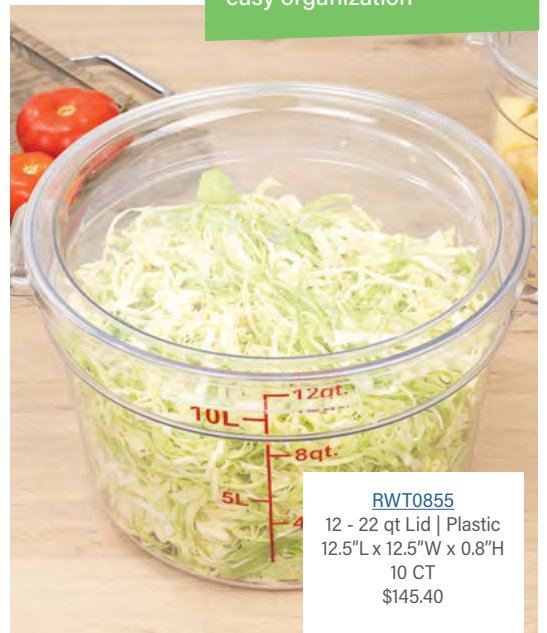

Date indicators help staff identify best-by dates for easy organization

RWT0855
12 - 22 qt Lid | Plastic
12.5"L x 12.5"W x 0.8"H
10 CT
$145.40