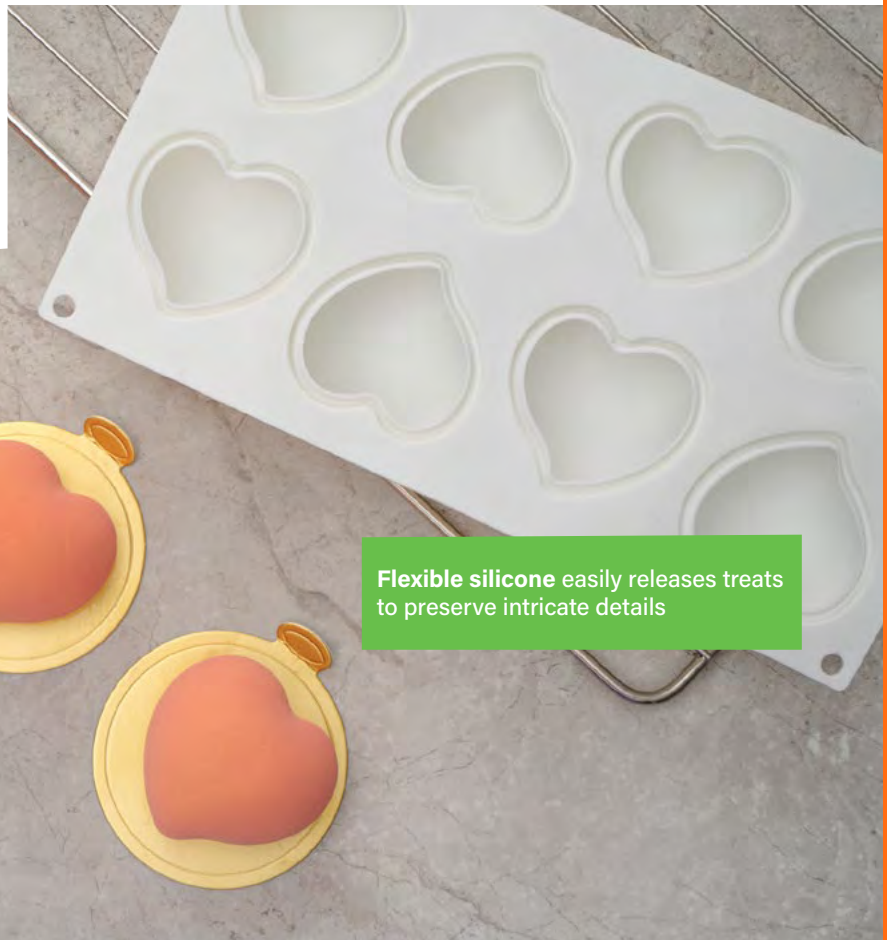

Baking Molds PASTRYTek

Oven-safe up to 450°F

Flexible silicone easily releases treats to preserve intricate details