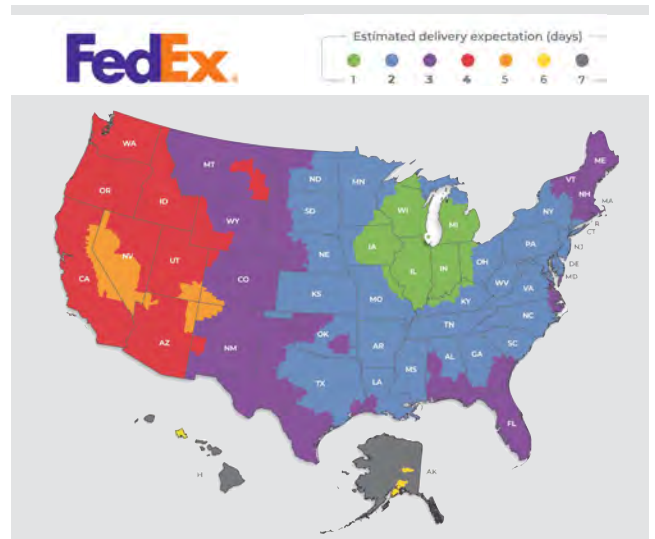

RW HQ

GET TO KNOW US

HERE TO HELP YOU SUCCEED

Customer Support

Our customer support team has one goal: to simplify your experience. Whether you prefer to reach us via phone, email, or through the chat feature on our website, we're always ready to answer your questions and provide assistance.

Samples Available ?

Need to see products before placing your order? No problem. Contact our dedicated concierge team at compassconcierge@restaurantware.com and order your samples today (conditions apply).

DESIGNED BY CHEFS FOR CHEFS

Eat With Your Eyes

We believe the better your food looks, the better it tastes. It's important to us to ensure that you won't have to sacrifice on style to be sustainable.

Enhancing The Experience

Our products are designed to help chefs deliver beyond the ordinary. From disposable tableware to foodservice packaging, our innovative and sustainably-focused products are engineered to improve the guest experience.

MADE WITH THE EARTH IN MIND

Our Mission

Restaurantware is committed to developing innovative products that promote and encourage environmental sustainability.

Sustainable Solutions

Our journey to inspire widespread change throughout the foodservice industry begins with our customers. We provide an expanding collection of recyclable, compostable, and biodegradable products for businesses that are looking for ways to reduce their carbon footprints.

Customize Your Products

Better branding means better business. Work with our in-house design team to create products with your business's logo, colors, and other custom elements. Email custom@restaurantware.com to get started. (MOQs and other restrictions apply).

Historically 98.4% In Stock