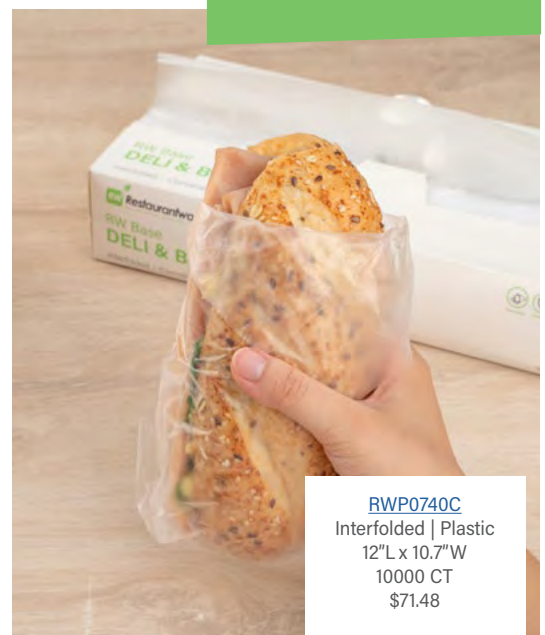

RWP0740C
Interfolded | Plastic
12"L x 10.7"W
10000 CT
$71.48