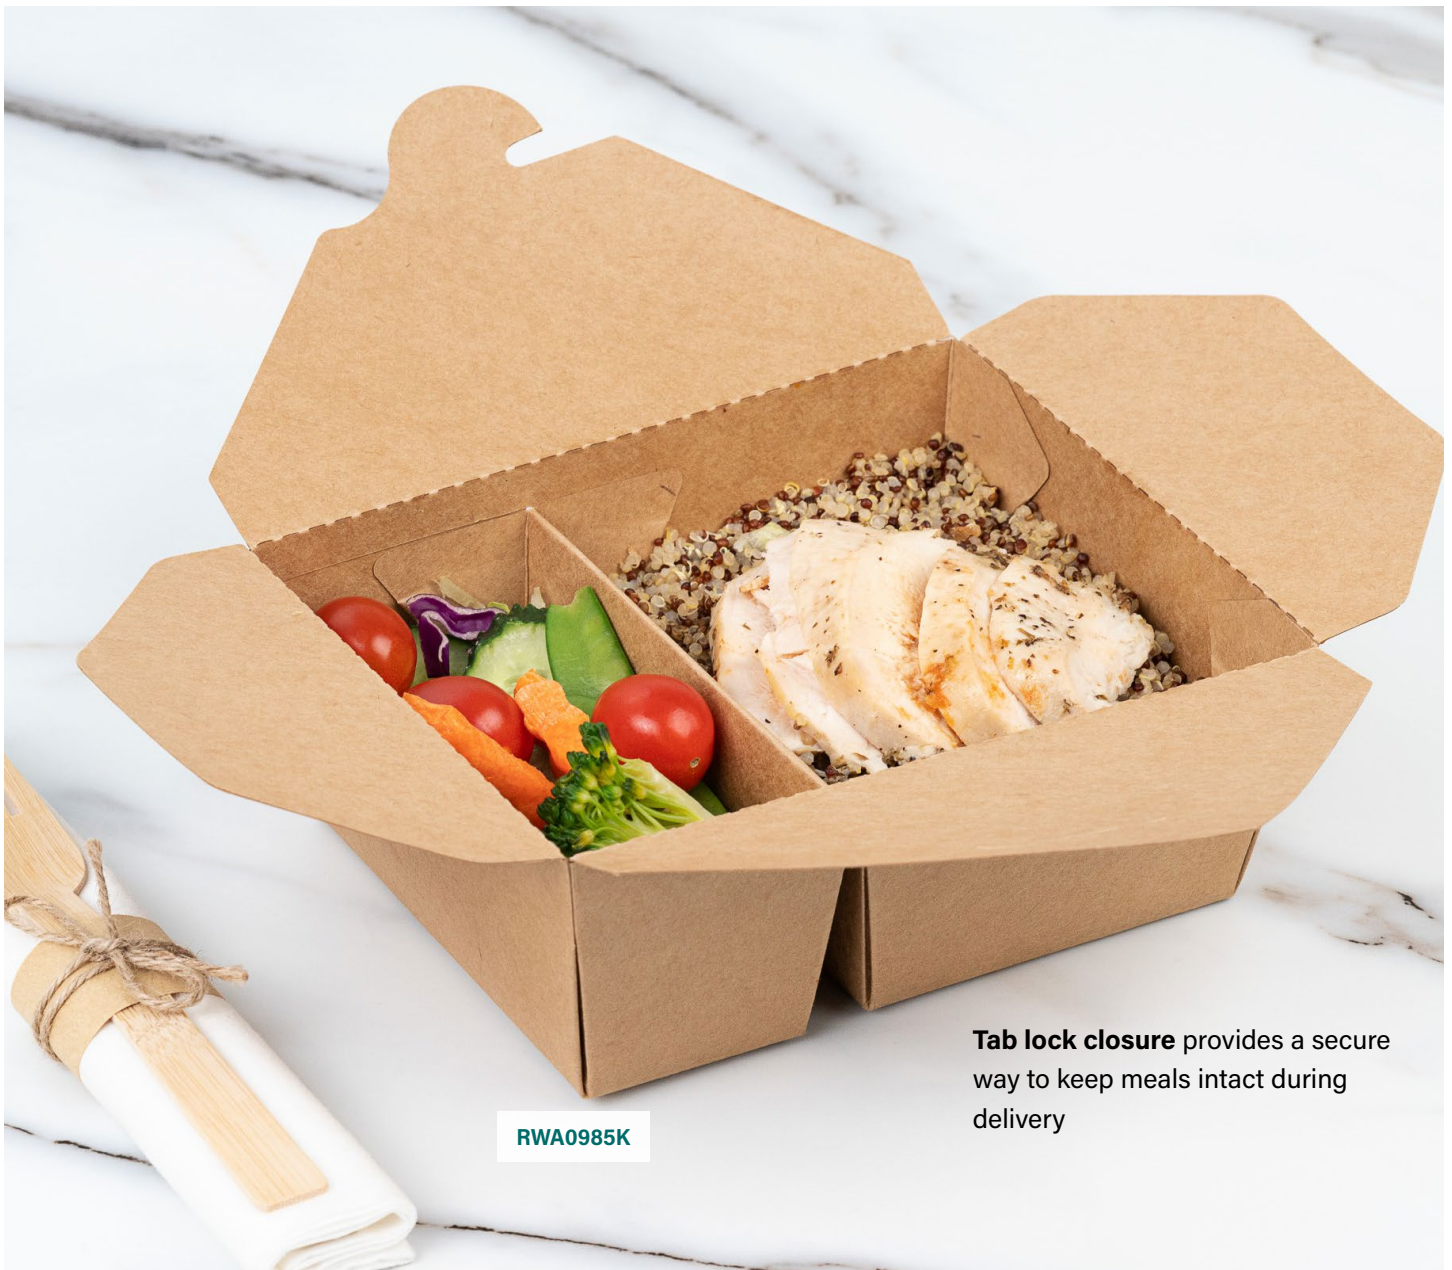

Paper Take Out Containers

RWA0985K

Tab lock closure provides a secure way to keep meals intact during delivery