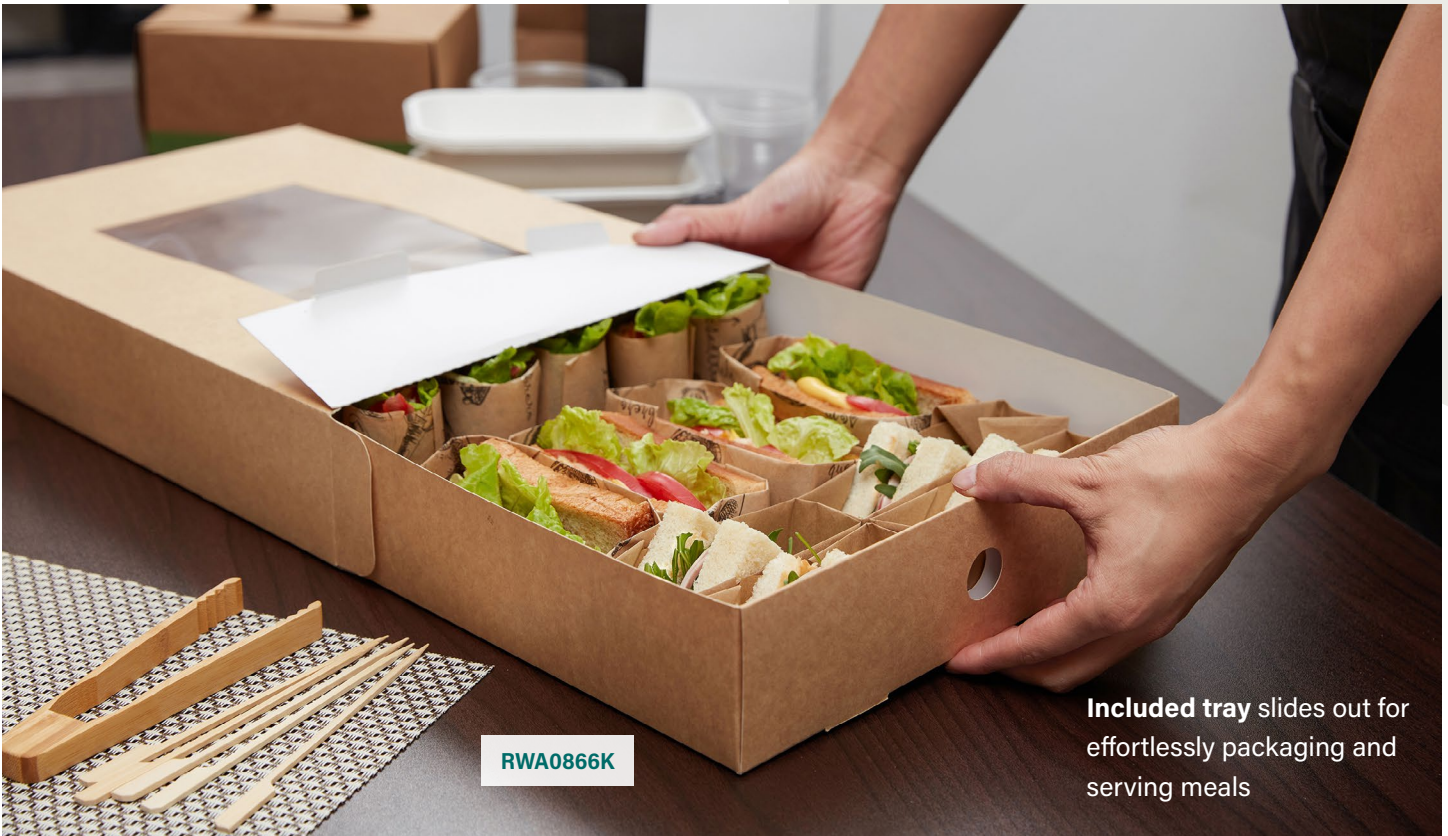

RWA0449B
42 oz | Paper
7.9"L x 5.5"W x 2"H
200 CT
\$153.06

RWA0450B
71 oz | Paper
8.7"L x 6.5"W x 2.6"H
200 CT
\$196.80

SLIDE TEK

Catering Trays

RWA0866K

Included tray slides out for effortlessly packaging and serving meals