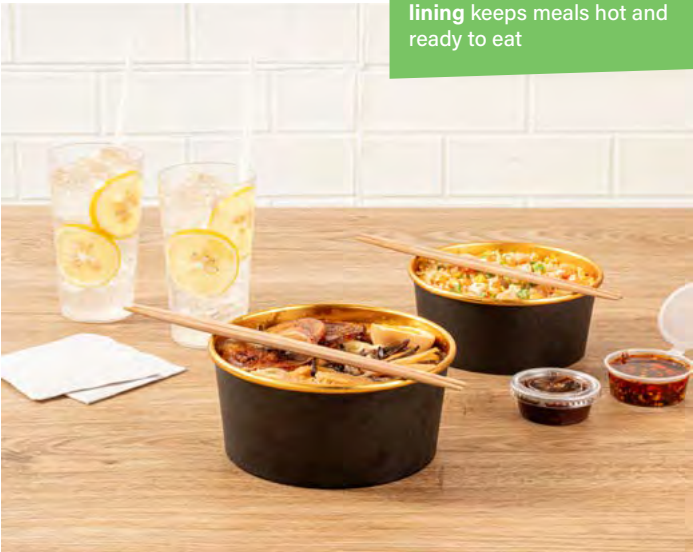

Take Out Containers

FOILLUX

Fitted lids keep contents secure

Insulated interior foil lining keeps meals hot and ready to eat

- Recyclable
- Hot and Cold Friendly
- Freezer Safe
- Greaseproof