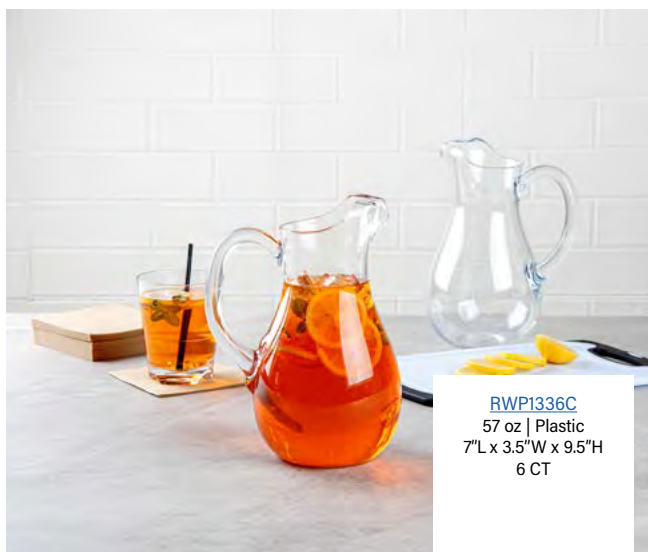

Pitchers & Carafes

Restpresso

Serve all types of drinks with our selection of beverage servers. From coffee carafes with drip-free lids to water pitchers with ice guards, our servers allow you to serve beverages without worrying about messes.

RWP1336C
57 oz | Plastic
7"L x 3.5"W x 9.5"H
6 CT