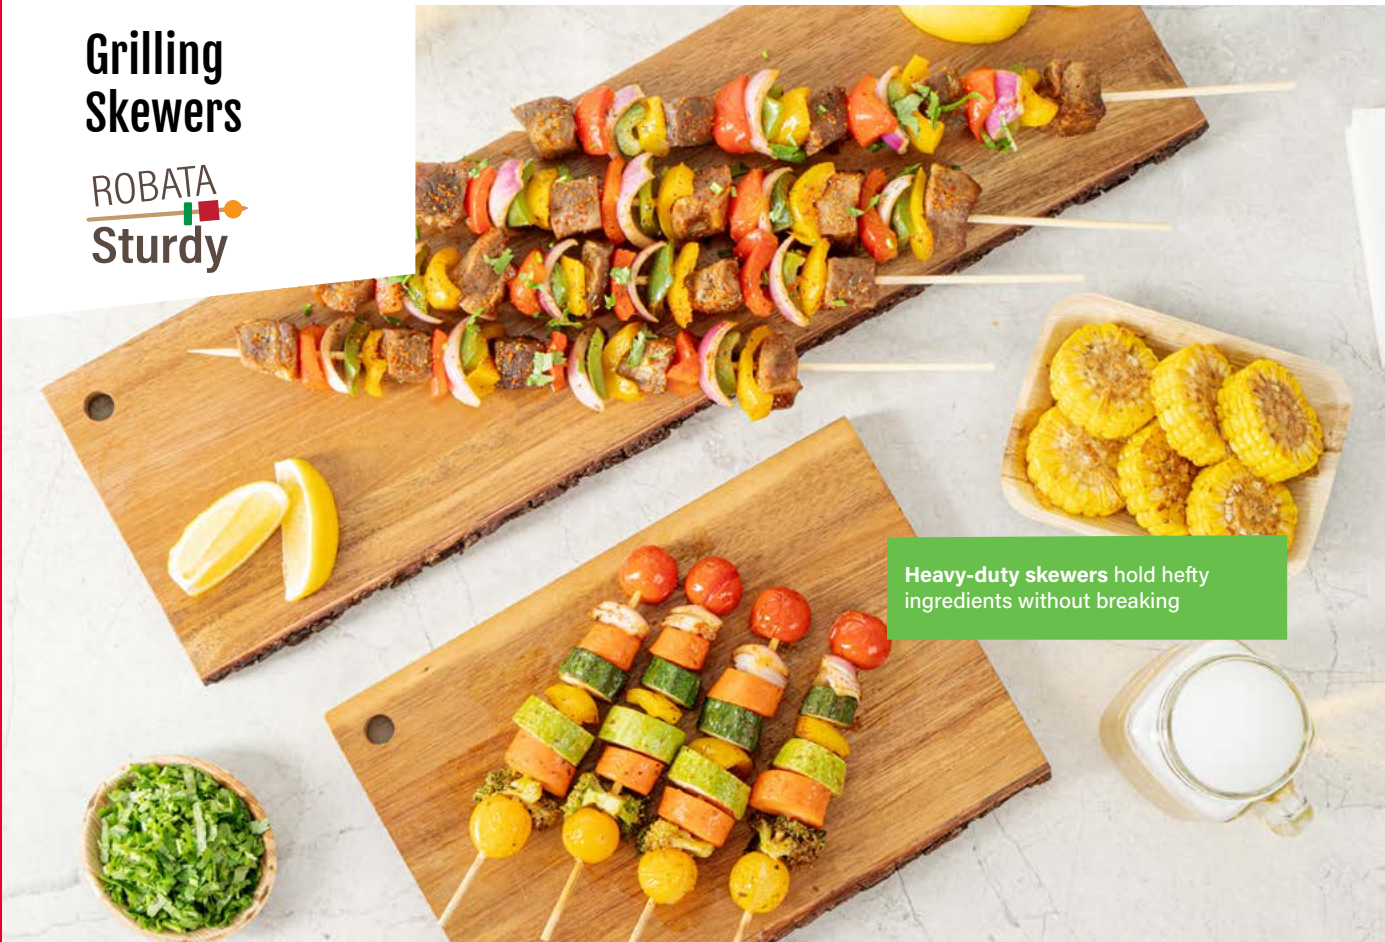

# Grilling Skewers

ROBATA  
Sturdy

Heavy-duty skewers hold hefty ingredients without breaking

Compostable

Biodegradable

Hot and Cold Friendly

**RWB0312**

Grilling Skewer | Bamboo  
8"L  
1000 CT