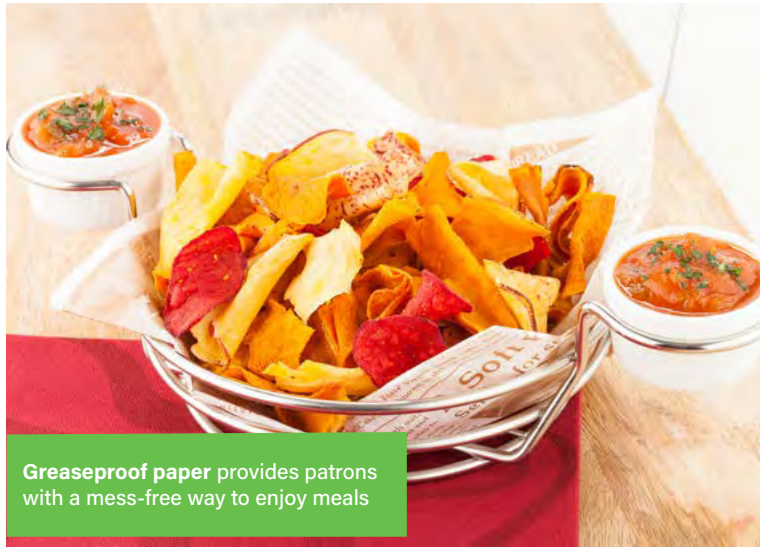

# Food Wraps & Basket Liners

Greaseproof paper provides patrons with a mess-free way to enjoy meals

Recyclable

Hot and Cold Friendly

Greaseproof

**RWA0326**  
Wrap Display | Paper  
9"L x 2"W x 2"H  
200 CT