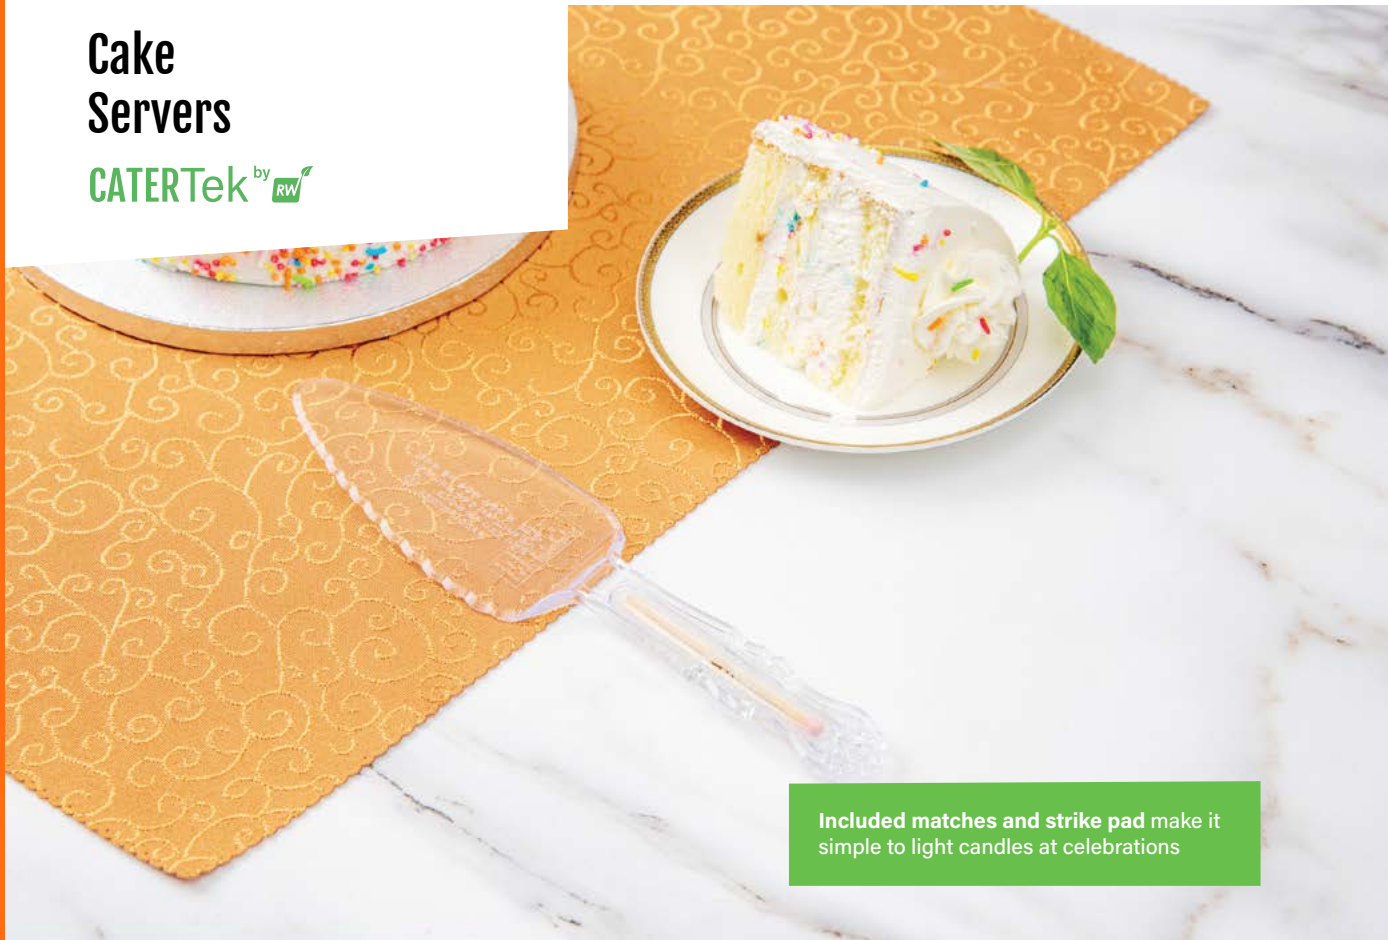

# Cake Servers

CATERTek by RW

Included matches and strike pad make it simple to light candles at celebrations

**RWP0415B**  
Cake Server | Plastic  
10"L x 2"W x 1"H  
100 CT

**RWP0415C**  
Cake Server | Plastic  
10"L x 2"W x 1"H  
100 CT