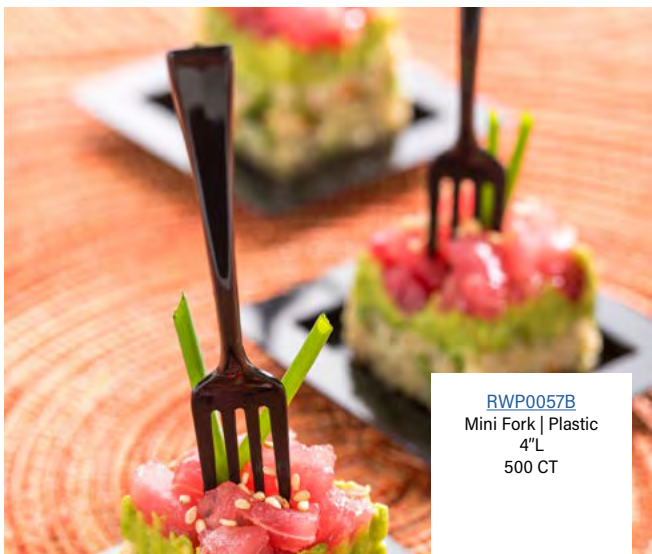

Plastic Flatware

Ideal for desserts or appetizers

[RWP0057B](#)
Mini Fork | Plastic
4"L
500 CT