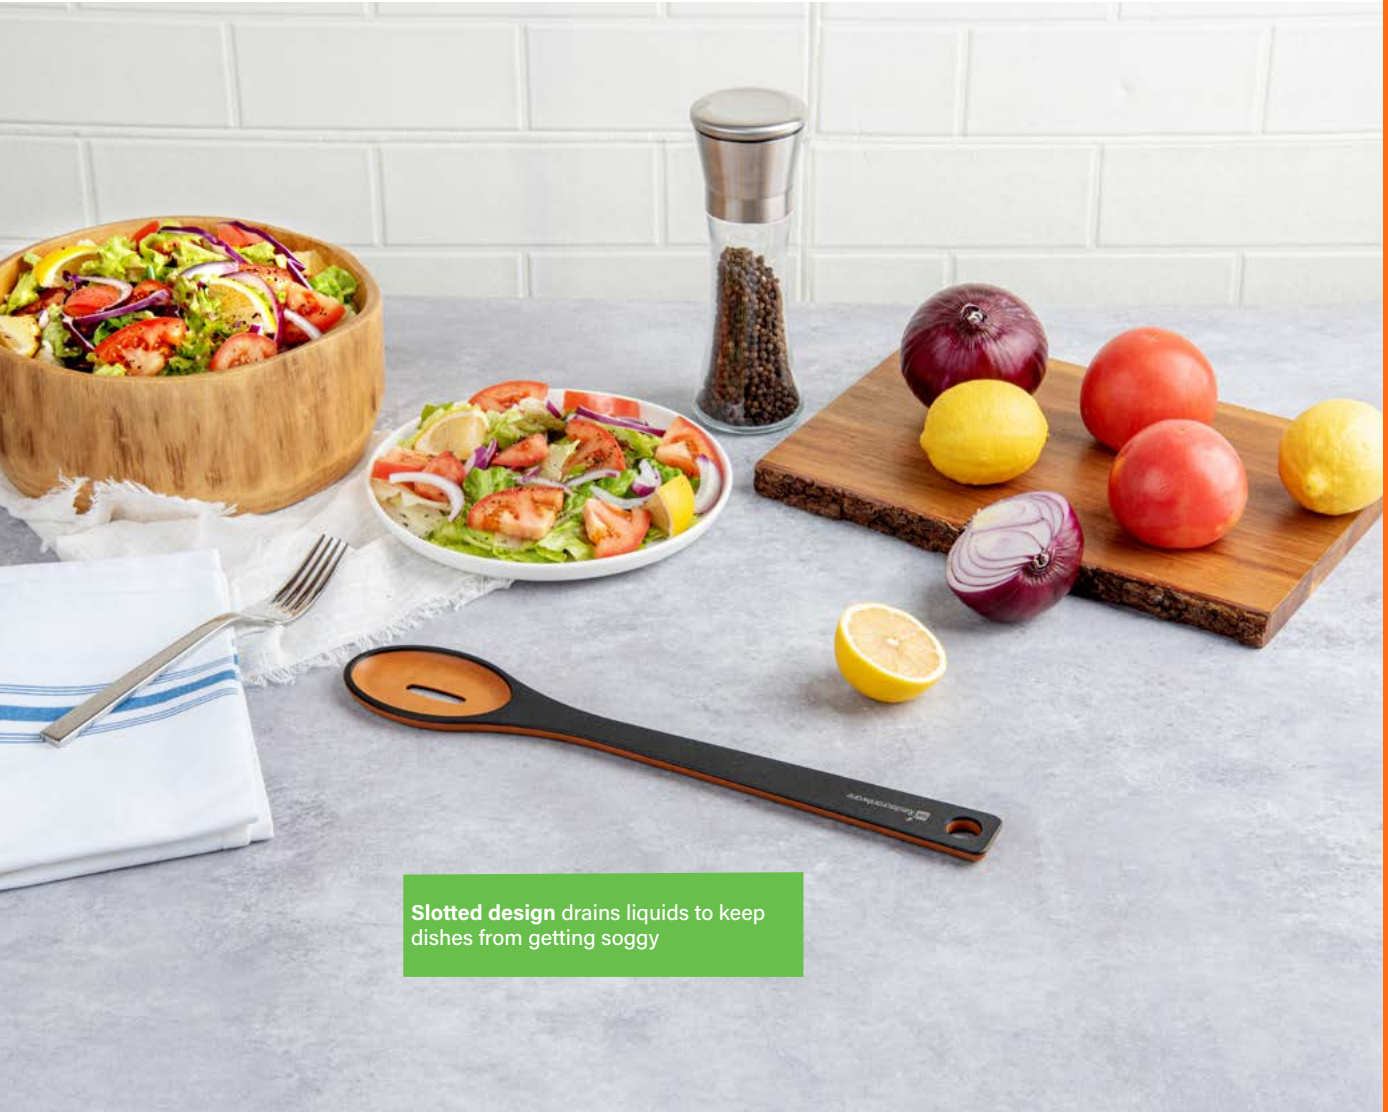

Kitchen Spoons

NATURE TEK

Slotted design drains liquids to keep dishes from getting soggy

Soft edges
protect
non-stick
cookware