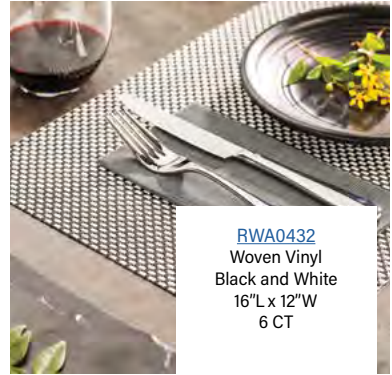

# Woven Vinyl Placemats

Durable and heat-resistant

**RWA0431**  
Woven Vinyl  
Baltic Blue  
16"L x 12"W  
6 CT

**RWA0432**  
Woven Vinyl  
Black and White  
16"L x 12"W  
6 CT

**RWA0433**  
Woven Vinyl  
Cobblestone  
16"L x 12"W  
6 CT