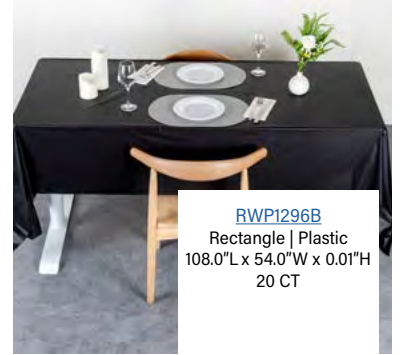

Table Covers

Waterproof and
wrinkle-resistant

RWP1296B
Rectangle | Plastic
108.0"L x 54.0"W x 0.01"H
20 CT