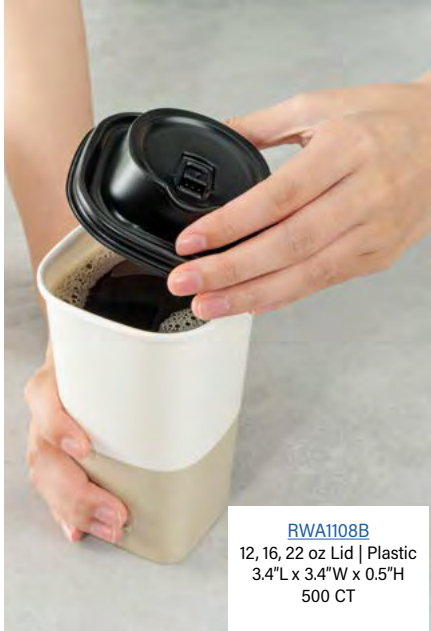

Hot / Cold Cups

RWA1108B
12, 16, 22 oz Lid | Plastic
3.4"L x 3.4"W x 0.5"H
500 CT

Recyclable

BPA Free

Hot and Cold Friendly

No PFAS Added

Flat lid securely snaps onto cups for mess-free service