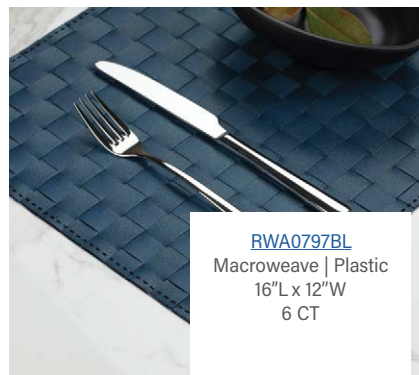

RWA0930LBR
Woven Vinyl | Plastic
16"L x 12"W
6 CT

RWA0931BL
Woven Vinyl | Plastic
16"L x 12"W
6 CT

RWA0931P
Woven Vinyl | Plastic
16"L x 12"W
6 CT

Plastic Placemats

Macroweave design reduces noise

[RWA0797B](#)
Macroweave | Plastic
16"L x 12"W
6 CT