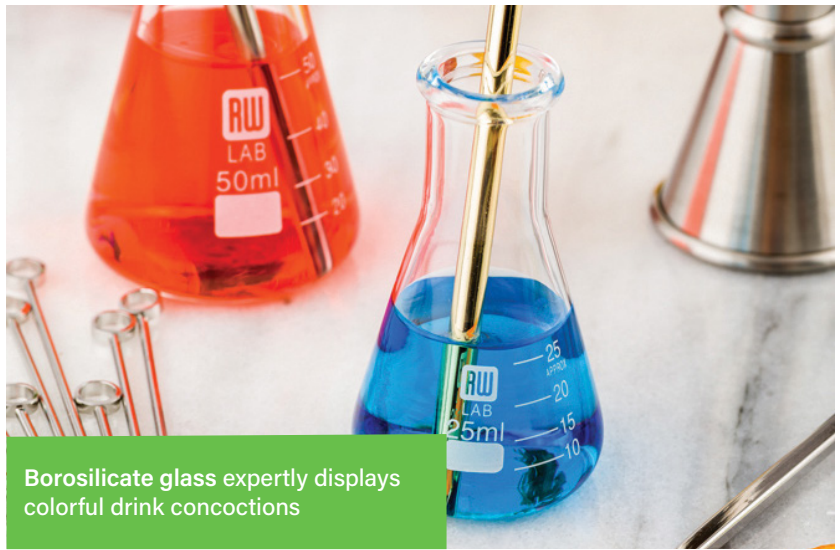

RWT0082
67 oz | Stainless Steel
3.5"L x 3.5"W x 14"H
1 CT

Specialty Glasses & Servingware

Borosilicate glass expertly displays colorful drink concoctions

RWG0034
25 mL | Glass
1.6"L x 1.7"W x 2.1"H
10 CT