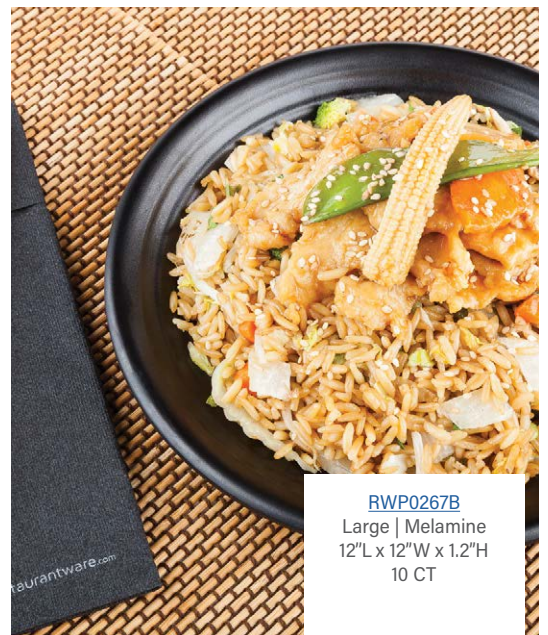

RWP0260W
Medium | Melamine
12.3"L x 9"W x 0.9"H
10 CT

RWP0261W
Large | Melamine
14"L x 10.9"W x 1"H
10 CT

RWP0265B
Small | Melamine
8"L x 8"W x 0.9"H
10 CT

RWP0266B
Medium | Melamine
10"L x 10"W x 1.2"H
10 CT