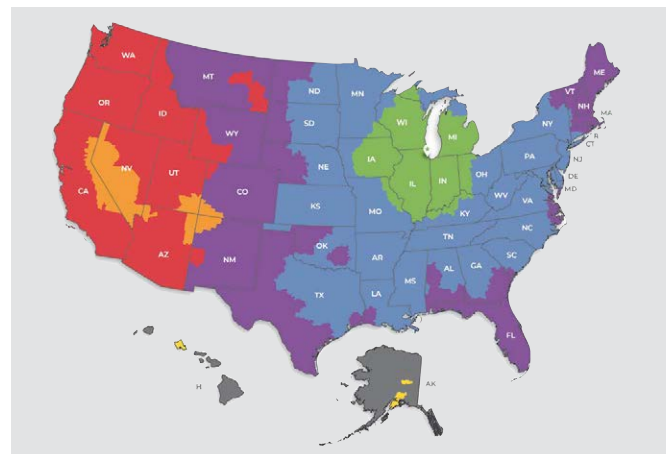

MADE WITH THE EARTH IN MIND

Our Mission

Restaurantware is committed to developing innovative products that promote and encourage environmental sustainability.

Sustainable Solutions

Our journey to inspire widespread change throughout the foodservice industry begins with our customers. We provide an expanding collection of recyclable, compostable, and biodegradable products for businesses that are looking for ways to reduce their carbon footprints.

Customize Your Products

Better branding means better business. Work with our in-house design team to create products with your business's logo, colors, and other custom elements. Email custom@restaurantware.com to get started. (MOQs and other restrictions apply).

Historically 98.4% In Stock

It's important for us to provide reliable solutions for your business. With an average of 98.4% of products in stock over the last 5 years, we're able to achieve that goal.

FAST SHIPPING TO STREAMLINE ORDERING

Same Day Shipping

Orders placed before 3PM CST are processed and shipped the same day.

Free Shipping

Enjoy free shipping on orders of $500+. Applies to orders shipped via FedEx Ground only. Cannot be combined with any other promotion.

International Shipping

We're pleased to offer international shipping options. Contact us at 1-800-851-9273 for rates and additional information.

FedEx

Estimated delivery expectation (days)