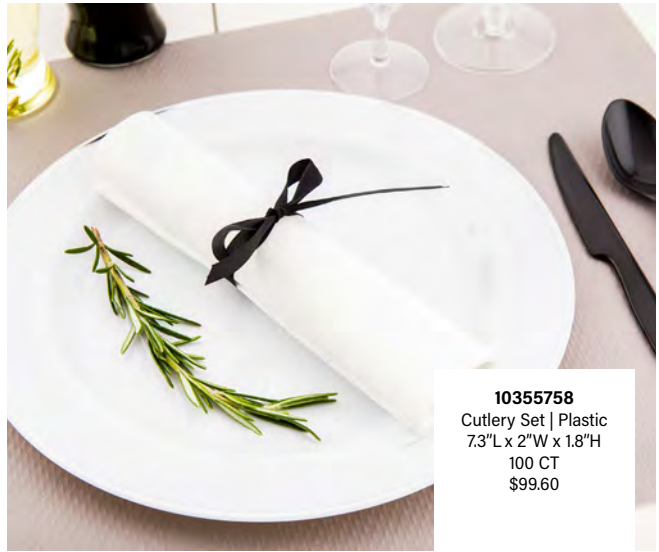

Plastic Flatware

ARGENTO

Heavy-duty plastic stands up to hearty meals

10355758
Cutlery Set | Plastic
7.3"L x 2"W x 1.8"H
100 CT
$99.60

PRE-ROLLED