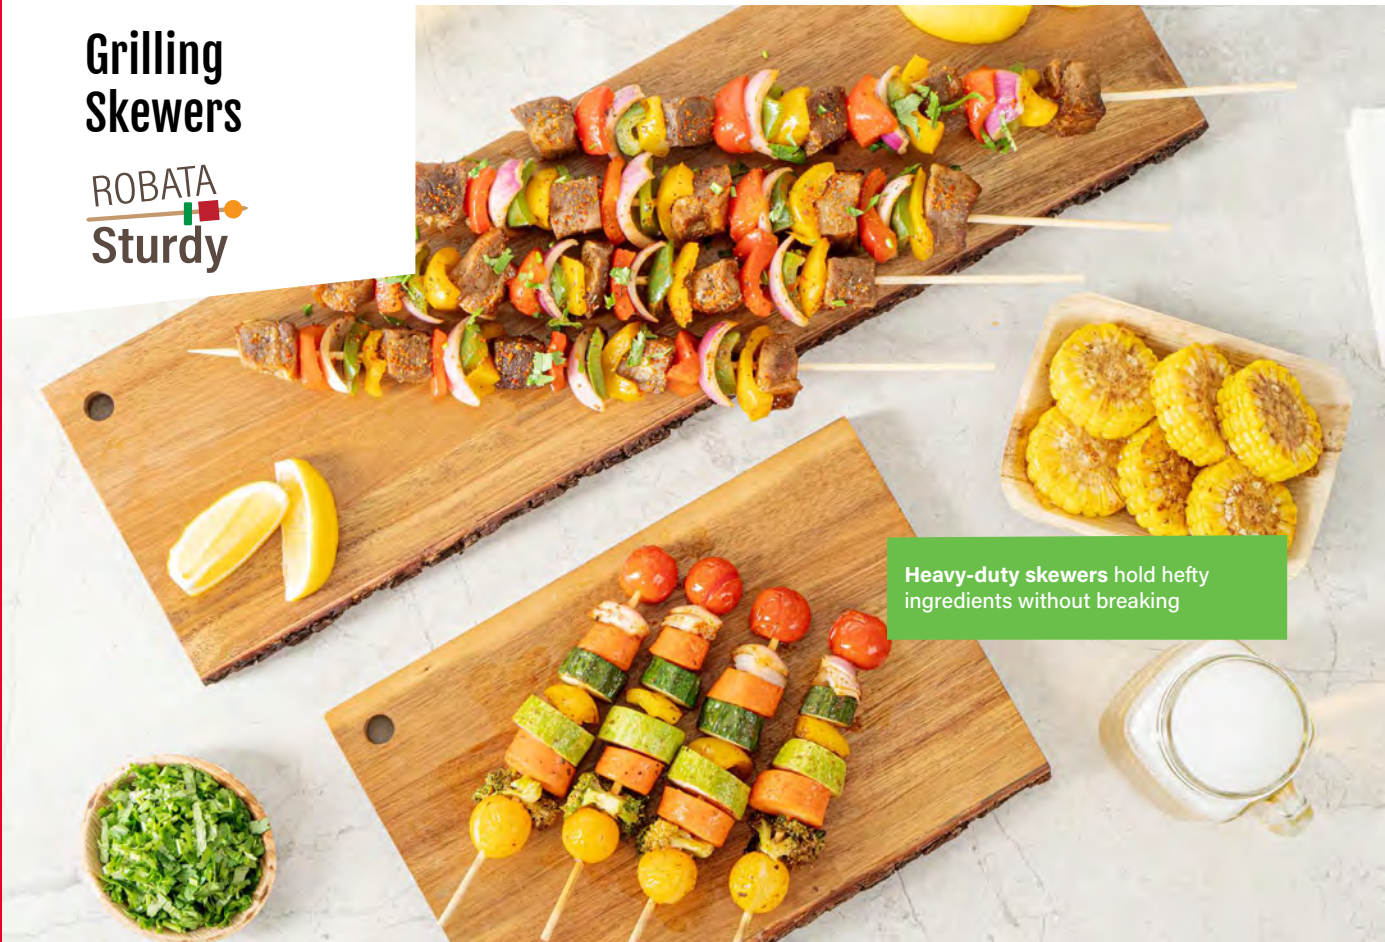

# Grilling Skewers

ROBATA  
Sturdy

Heavy-duty skewers hold hefty ingredients without breaking

Compostable

Biodegradable

Hot and Cold Friendly

**10356016**

Grilling Skewer | Bamboo