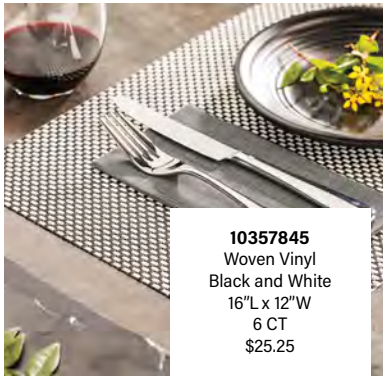

# Woven Vinyl Placemats

Durable and heat-resistant

**10357844**  
Woven Vinyl  
Baltic Blue  
16"L x 12"W  
6 CT  
\$25.25

**10357845**  
Woven Vinyl  
Black and White  
16"L x 12"W  
6 CT  
\$25.25

**10357846**  
Woven Vinyl  
Cobblestone  
16"L x 12"W  
6 CT  
\$25.25