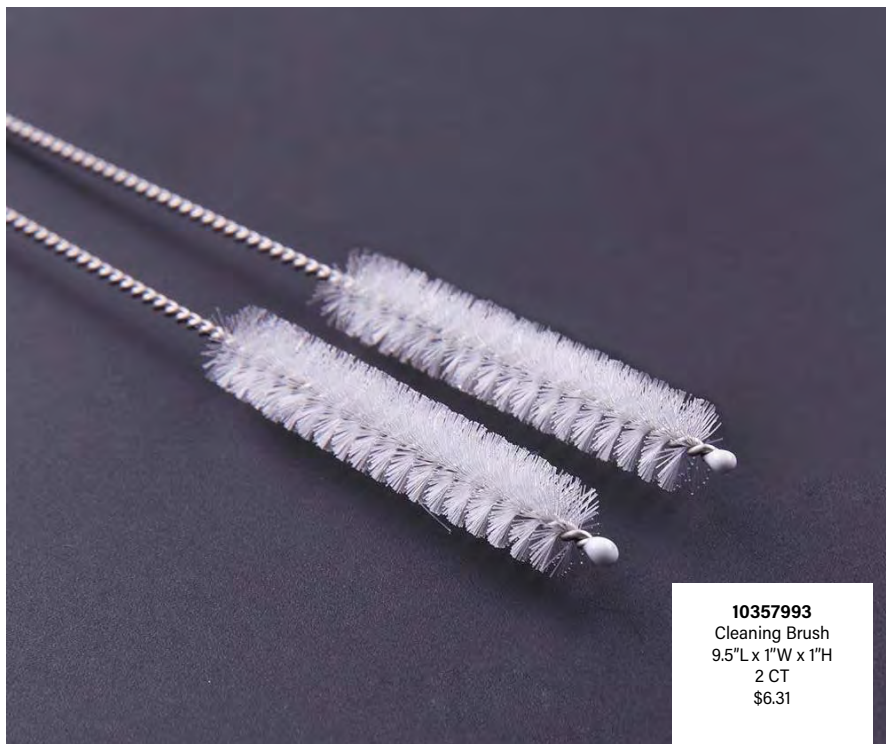

Straws & Julep Spoons

BAR LUX®
TRAYS AND BAR TOOLS

10357993
Cleaning Brush
9.5"L x 1"W x 1"H
2 CT
$6.31

10357079
Short | Stainless Steel
5"L x 0.2"W x 0.2"H
2 CT
$10.07

10357078
Short | Stainless Steel
5"L x 0.2"W x 0.2"H
2 CT
$10.07

10357077
Short | Stainless Steel
5"L x 0.2"W x 0.2"H
2 CT
$10.07

10357082
Long | Stainless Steel
7.5"L x 0.2"W x 0.2"H
2 CT
$12.63

10357081
Long | Stainless Steel
7.5"L x 0.2"W x 0.2"H
2 CT
$12.63

10357080
Long | Stainless Steel
7.5"L x 0.2"W x 0.2"H
2 CT
$12.63

10357084
Short | Stainless Steel
5"L x 0.2"W x 0.2"H
2 CT
$10.07

10357085
Short | Stainless Steel
5"L x 0.2"W x 0.2"H
2 CT
$10.07

10357083
Short | Stainless Steel
5"L x 2"W x 0.2"H
2 CT
$10.07

10357087
Long | Stainless Steel
7.5"L x 1.1"W x 0.3"H
2 CT
$12.63

10357088
Long | Stainless Steel
7.5"L x 2"W x 0.2"H
2 CT
$12.63

10357086
Long | Stainless Steel
7.5"L x 1.1"W x 0.3"H
2 CT
$12.63