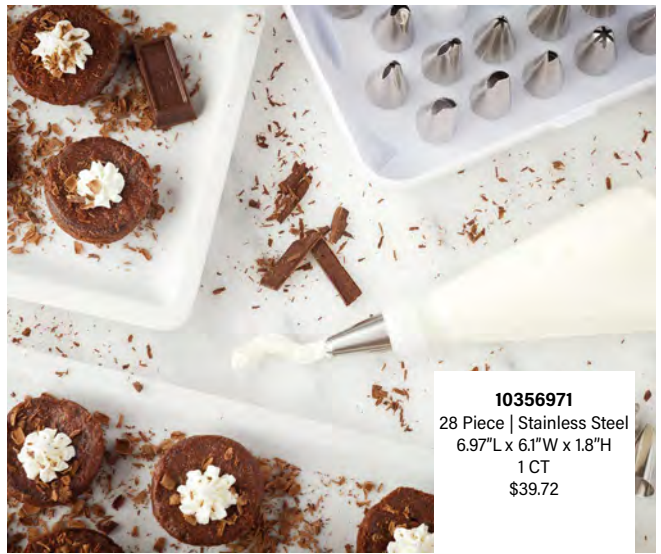

Piping Tips

PASTRY*Tek*

Elevate the look of desserts with our collection of piping tips. With various designs available, you can create all types of textures and patterns when frosting cakes, cupcakes, or pastries. From ruffles to borders, our piping tips allow you to effortlessly frost any intricate, showstopping design.

10356971
28 Piece | Stainless Steel
6.97"L x 6.1"W x 1.8"H
1 CT
$39.72

Basketweave | 1 CT | $6.31

SKU	Description	Dimensions
10357663	#1D | Stainless Steel	1.2"L x 1.2"W x 1.5"H
10357671	#2B | Stainless Steel	1"L x 1"W x 1.5"H
10357578	#44 | Stainless Steel	0.7"L x 0.7"W x 1.2"H
10357639	#45 | Stainless Steel	0.7"L x 0.7"W x 1.2"H
10357579	#46 | Stainless Steel	0.7"L x 0.7"W x 1.2"H
10357626	#47 | Stainless Steel	0.7"L x 0.7"W x 1.1"H
10357583	#48 | Stainless Steel	0.7"L x 0.7"W x 1.2"H

Drop Flower | 1 CT | $6.31

SKU	Description	Dimensions
10357674	#1B | Stainless Steel	1.1"L x 1.1"W x 1.6"H
10357678	#1E | Stainless Steel	1.1"L x 1.1"W x 1.6"H
10357675	#1F | Stainless Steel	1.1"L x 1.1"W x 1.5"H
10357668	#1G | Stainless Steel	1.4"L x 1.1"W x 1.1"H
10357662	#2C | Stainless Steel	1"L x 1"W x 1.5"H
10357672	#2D | Stainless Steel	0.9"L x 0.9"W x 1.5"H
10357645	#2F | Stainless Steel	1"L x 1"W x 1.4"H
10357629	#106 | Stainless Steel	0.7"L x 0.7"W x 1.2"H
10357640	#107 | Stainless Steel	0.7"L x 0.7"W x 1.2"H
10357643	#108 | Stainless Steel	0.8"L x 0.8"W x 1.2"H
10357642	#109 | Stainless Steel	0.8"L x 0.8"W x 1.5"H
10357633	#129 | Stainless Steel	0.7"L x 0.7"W x 1.2"H
10357641	#131 | Stainless Steel	0.7"L x 0.7"W x 1.3"H
10357644	#190 | Stainless Steel	0.8"L x 0.8"W x 1.2"H
10357620	#224 | Stainless Steel	0.7"L x 0.7"W x 1.2"H
10357622	#225 | Stainless Steel	0.7"L x 0.7"W x 1.2"H

Closed Star | 1 CT | $6.31

SKU	Description	Dimensions
10357619	#24 | Stainless Steel	0.7"L x 0.7"W x 1.1"H
10357601	#27 | Stainless Steel	0.7"L x 0.7"W x 1.2"H
10357575	#30 | Stainless Steel	0.7"L x 0.7"W x 1.1"H
10357570	#31 | Stainless Steel	0.7"L x 0.7"W x 1.3"H
10357635	#35 | Stainless Steel	0.7"L x 0.7"W x 1.2"H
10357615	#54 | Stainless Steel	0.7"L x 0.7"W x 1.2"H
10357581	#133 | Stainless Steel	0.7"L x 0.7"W x 1.2"H