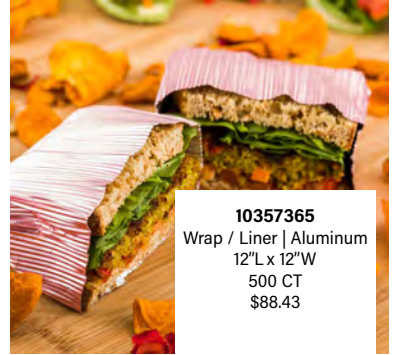

Foodservice Wraps & Basket Liners

FOILLUX

Keep flavors locked in

10357365
Wrap / Liner | Aluminum
12"L x 12"W
500 CT
$88.43

Recyclable

Hot and Cold Friendly

Greaseproof

Freezer Safe

Compatible with paper cutter / dispensers pg. 295