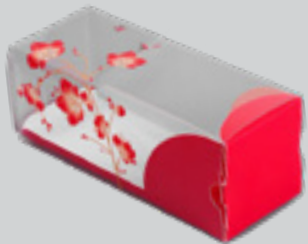

RTW-RWA0703R
Eclair Box
7.0"L x 2.5"W x 2.5"H
100 CT