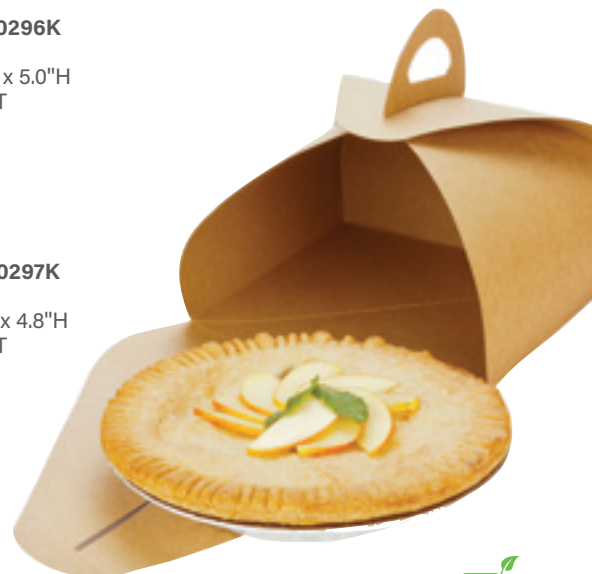

RTW-RWA0807K
Cake / Lunch Box | Kraft
10.2"L x 5.9"W x 6.9"H
100 CT

RTW-RWA0297K
Kraft
9.1"L x 9.1"W x 4.8"H
100 CT