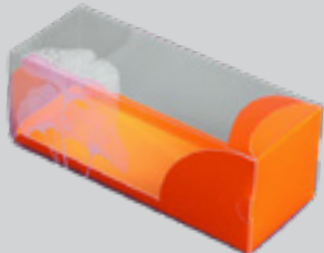

RTW-RWA0703T
Eclair Box
7.0"L x 2.5"W x 2.5"H
100 CT