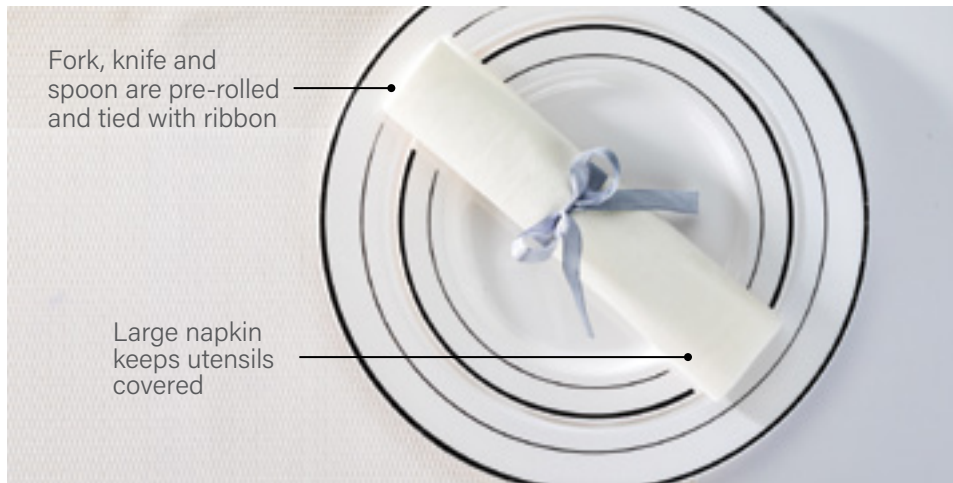

RTW-RWP0474W
Knife | White
6.5"L
250 CT

RTW-RWP0473W
Spoon | White
6.5"L
250 CT

RTW-RWP0475W
Cutlery Set With Napkin | White
8.7"L x 2.8"W
100 CT

WRAPPED CUTLERY SETS

Recyclable

Hot and Cold Friendly

MODERNA