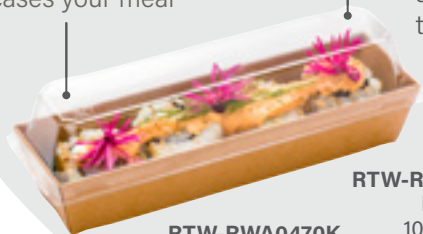

GREASEPROOF LINING repels sauces and oils

HEAVYWEIGHT KRAFT PAPER provides an eco-friendly alternative

RTW-RWA0474K
11.2"L x 2.0"W x 1.4"H
100 CT

RTW-RWA0475C
Lid
100 CT

CLEAR PLASTIC showcases your meal

DOMED LID creates additional space for toppings or garnishes