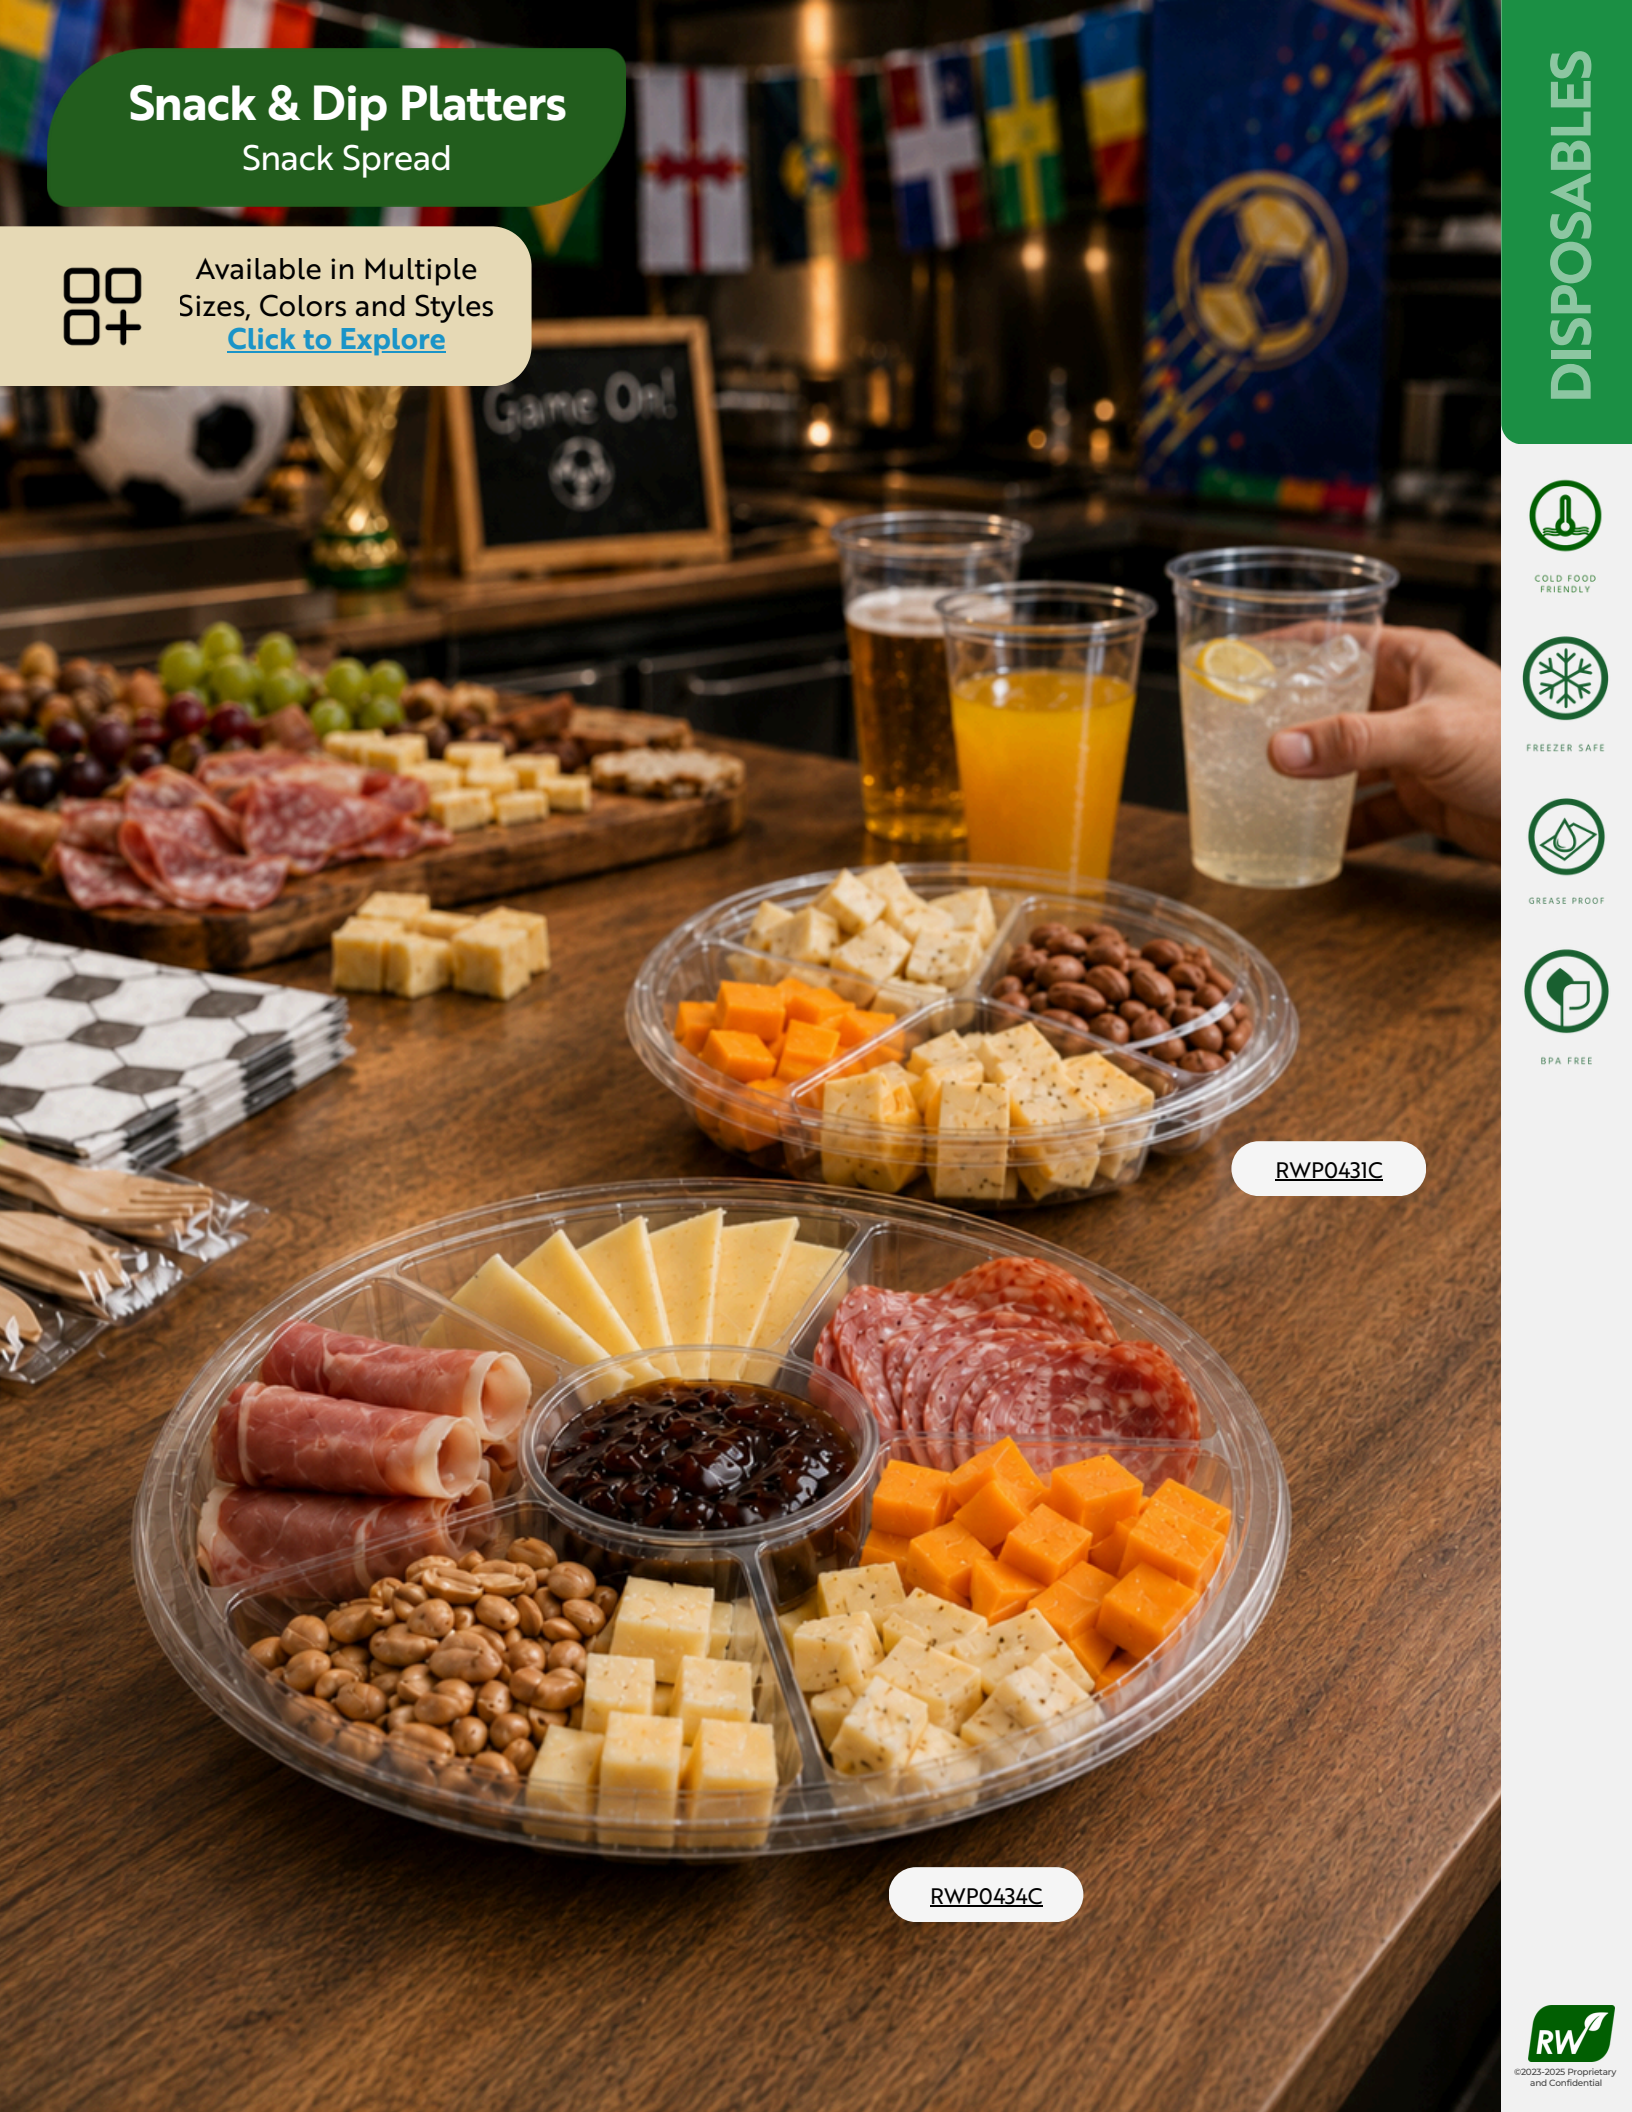

Beer & Beverages

Shatterproof cups, paper cups, lids, and straws for full drink station service

Stadium Food

Food boats, burger boxes, hot dog packaging, popcorn bags, and snack containers

Fan Extras

Country flag food picks, wet towelettes, sauce cups, and condiment dispensers

Snack & Dip Platters

Snack Spread

Available in Multiple
Sizes, Colors and Styles
[Click to Explore](#)

RWP0431C

RWP0434C

DISPOSABLES

COLD FOOD FRIENDLY

FREEZER SAFE