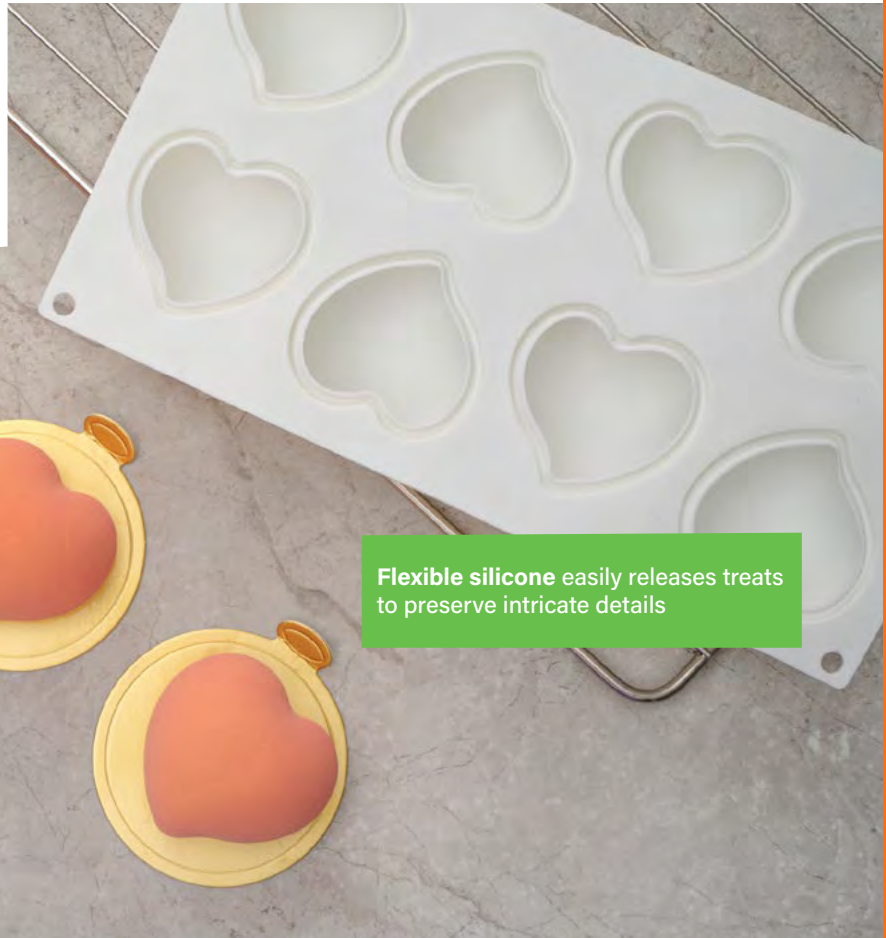

Baking Molds PASTRYTek

Oven-safe up to 450°F

Flexible silicone easily releases treats to preserve intricate details